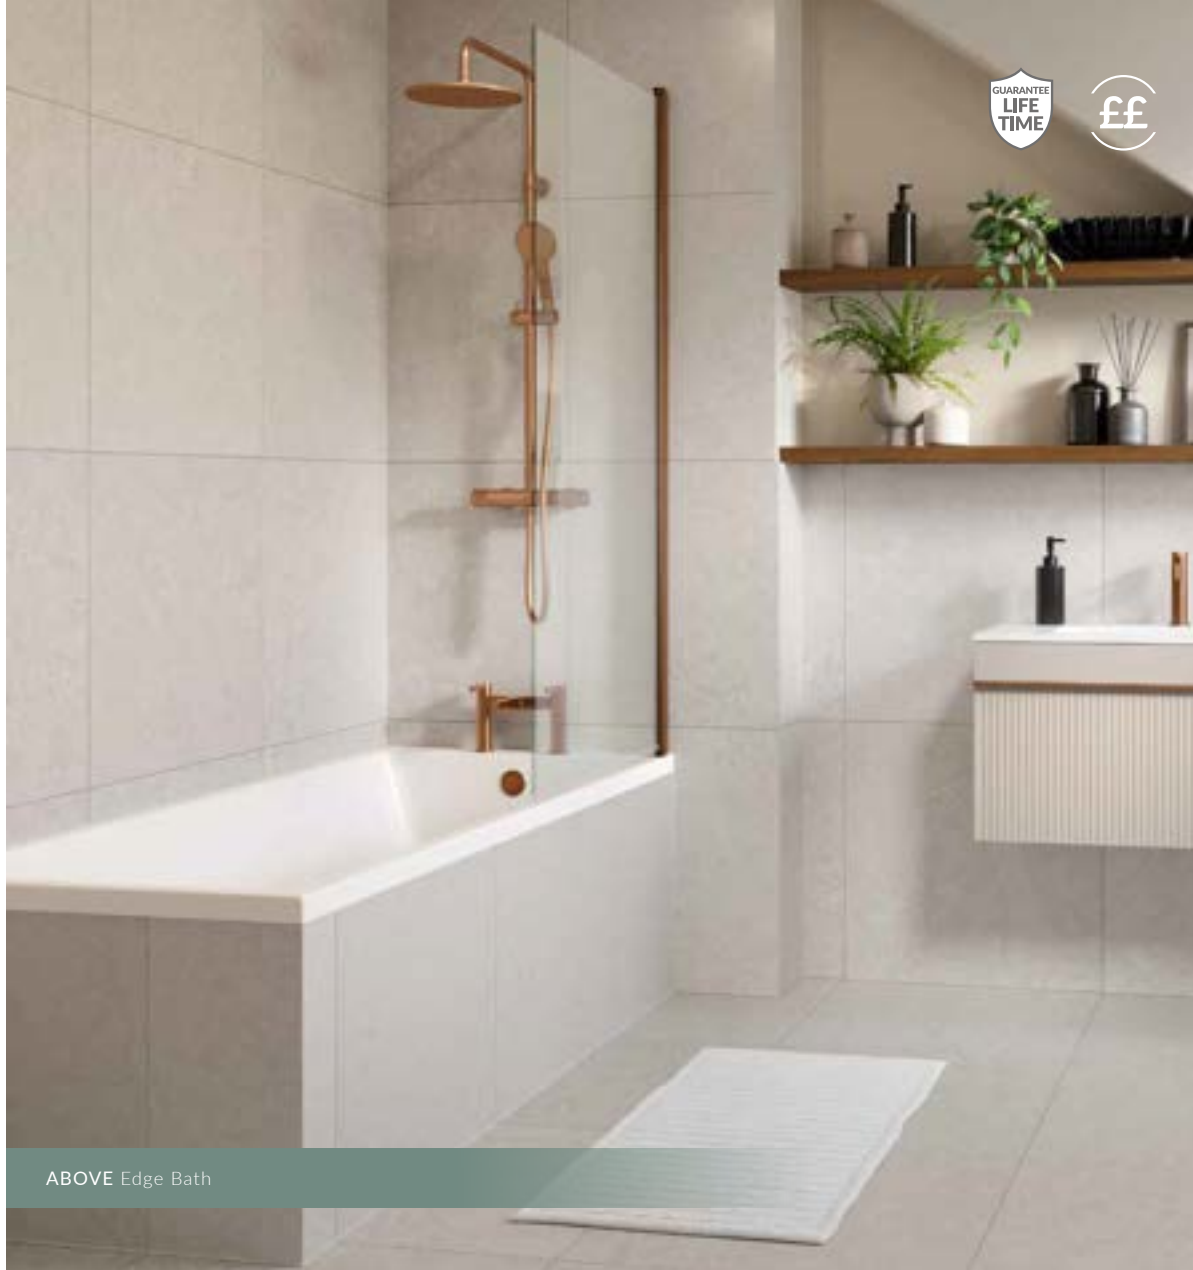

ABOVE Round Stone | OPPOSITE LEFT Contemporary | OPPOSITE RIGHT Round Black

Traditional Freestanding Baths

A traditional freestanding bath is a timeless classic. Perfectly suited to both period styles and contemporary looks.

Square Acrylic Bath

- 1700x700mm BASQ17
- 1500x700mm BASQ15
- 1600x700mm BASQ16

Round Acrylic Bath

- 1500x700mm BAEA157
- 1600x700mm BAEA167
- 1700x700mm BAEA177
- 1700x750mm BAEA1775

Steel Bath*

- 1700x700mm @BASS

Roma Bath

- 1700x700mm BAROM17N

*Supplied with 2 tap holes. Bath grips are available for selected baths, please ask at your local depot (BAUBGFT).

ABOVE Edge Bath

Luxury Bath Screens

Luxury Curved Edge Bath Screen
1500x780mm

ABOVE Luxury Curved Edge Gold | OPPOSITE Luxury Square Bronze

Showerbaths

A showerbath is a smart option if you want extra shower space without installing a separate enclosure. We have a variety of sizes and styles to choose from.