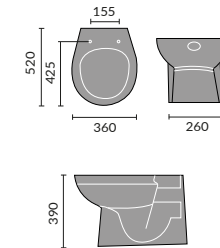

Rimini

Rimini Back To Wall Toilet