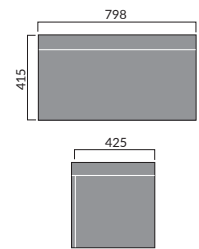

PLATINUM BY CLIFTON

Exposed Bath Waste and Cast Trap Pack
@WAEBW

Shroud Standpipes
@WASP

Avior

Avior 80cm Wall Mounted Cabinet

Avior 55cm Wall Mounted Cabinet

Avior 55cm Floor Standing Cabinet

Avior 55cm Floor Standing Double Door Cabinet