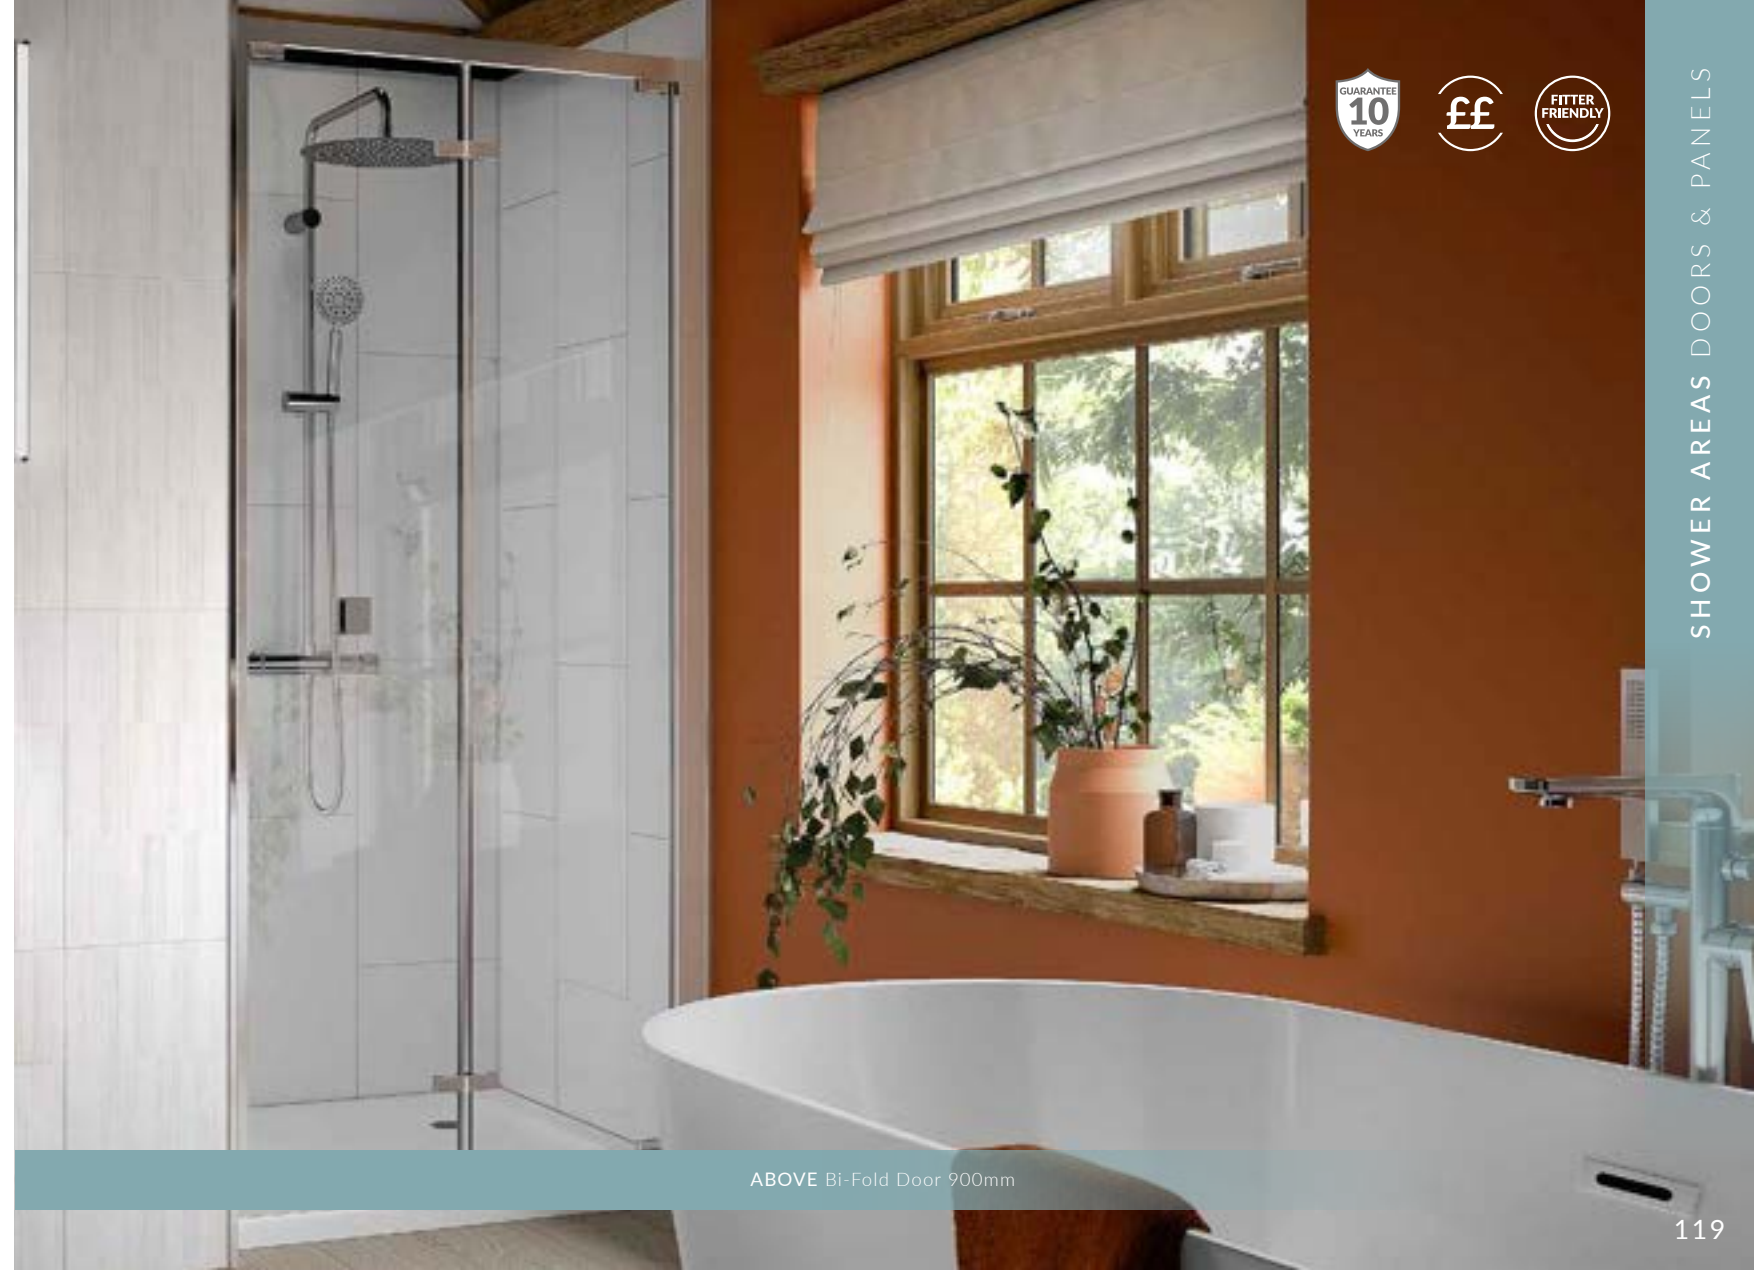

ABOVE Luxury Long Door Handle / Sliding Door 1000mm with Side Panel 800mm

Doors & Panels

A hinged or bi-fold door are ideal for smaller spaces with the bi-fold door design minimising the space required to get in and out. Our 8mm glass doors can be used for a recessed shower area or coupled with a 6mm glass side panel.

Luxury Side Panel

SIZE	ADJUSTMENT	CODE
700mm	668-693mm	@ENLSP7
760mm	718-753mm	@ENLSP76
800mm	768-793mm	@ENLSP8
900mm	868-893mm	@ENLSP9

Luxury Bi-fold Door
Shown with Side Panel

SIZE	ADJUSTMENT	CODE
760mm	716-756mm	@ENLBF76
800mm	756-796mm	@ENLBF8
900mm	856-896mm	@ENLBF9

Luxury Hinged Door
Shown with Side Panel

SIZE	ADJUSTMENT	CODE
760mm	710-750mm	@ENLHD76
800mm	750-790mm	@ENLHD8
900mm	850-890mm	@ENLHD9

700mm	650mm-690mm	@ENLHD7
-------	-------------	---------

ABOVE Bi-Fold Door 900mm