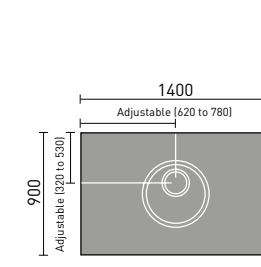

900mm Smart Deck
WRSD9

1000mm Smart Deck
WRSD10

1200mm Smart Deck
WRSD12

1200x750mm
Smart Deck
WRSD1275

1300x800mm
Smart Deck
WRSD138

1400x900mm
Smart Deck
WRSD149

1500x800mm
Smart Deck
WRSD158

All our Smart Decks
have a rotating drain
plate