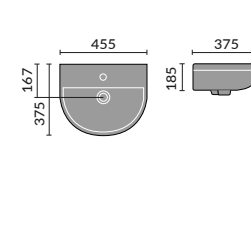

Florence 45cm Cloakroom Basin 1th