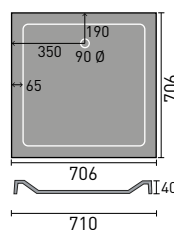

700mm Square