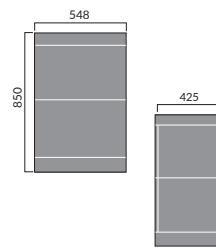

Avior 55cm Floor Standing Cabinet