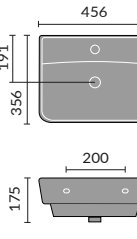

Corsica

Corsica Back To Wall Toilet

Corsica Flush To Wall Toilet

Corsica Open Backed Toilet

Corsica 55cm Basin 1th and Pedestal

Corsica 45cm Cloakroom

Corsica Ease Toilet

Classic