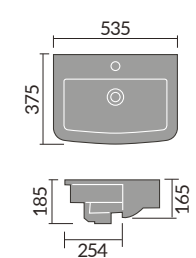

Wall Cabinet
400mm

Fitted Furniture Basins

Bordeaux 55cm
Semi Recessed Basin

Ceriana 54cm
Semi Recessed Basin

Classic 56cm
Semi Recessed Basin

Contemporary
60cm Basin

Corsica 50cm
Semi Recessed Basin

Florence 51cm
Semi Recessed Basin