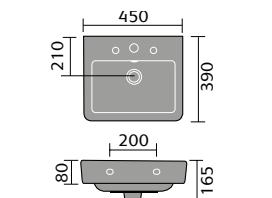

Valencia 45cm Cloakroom Basin 1th