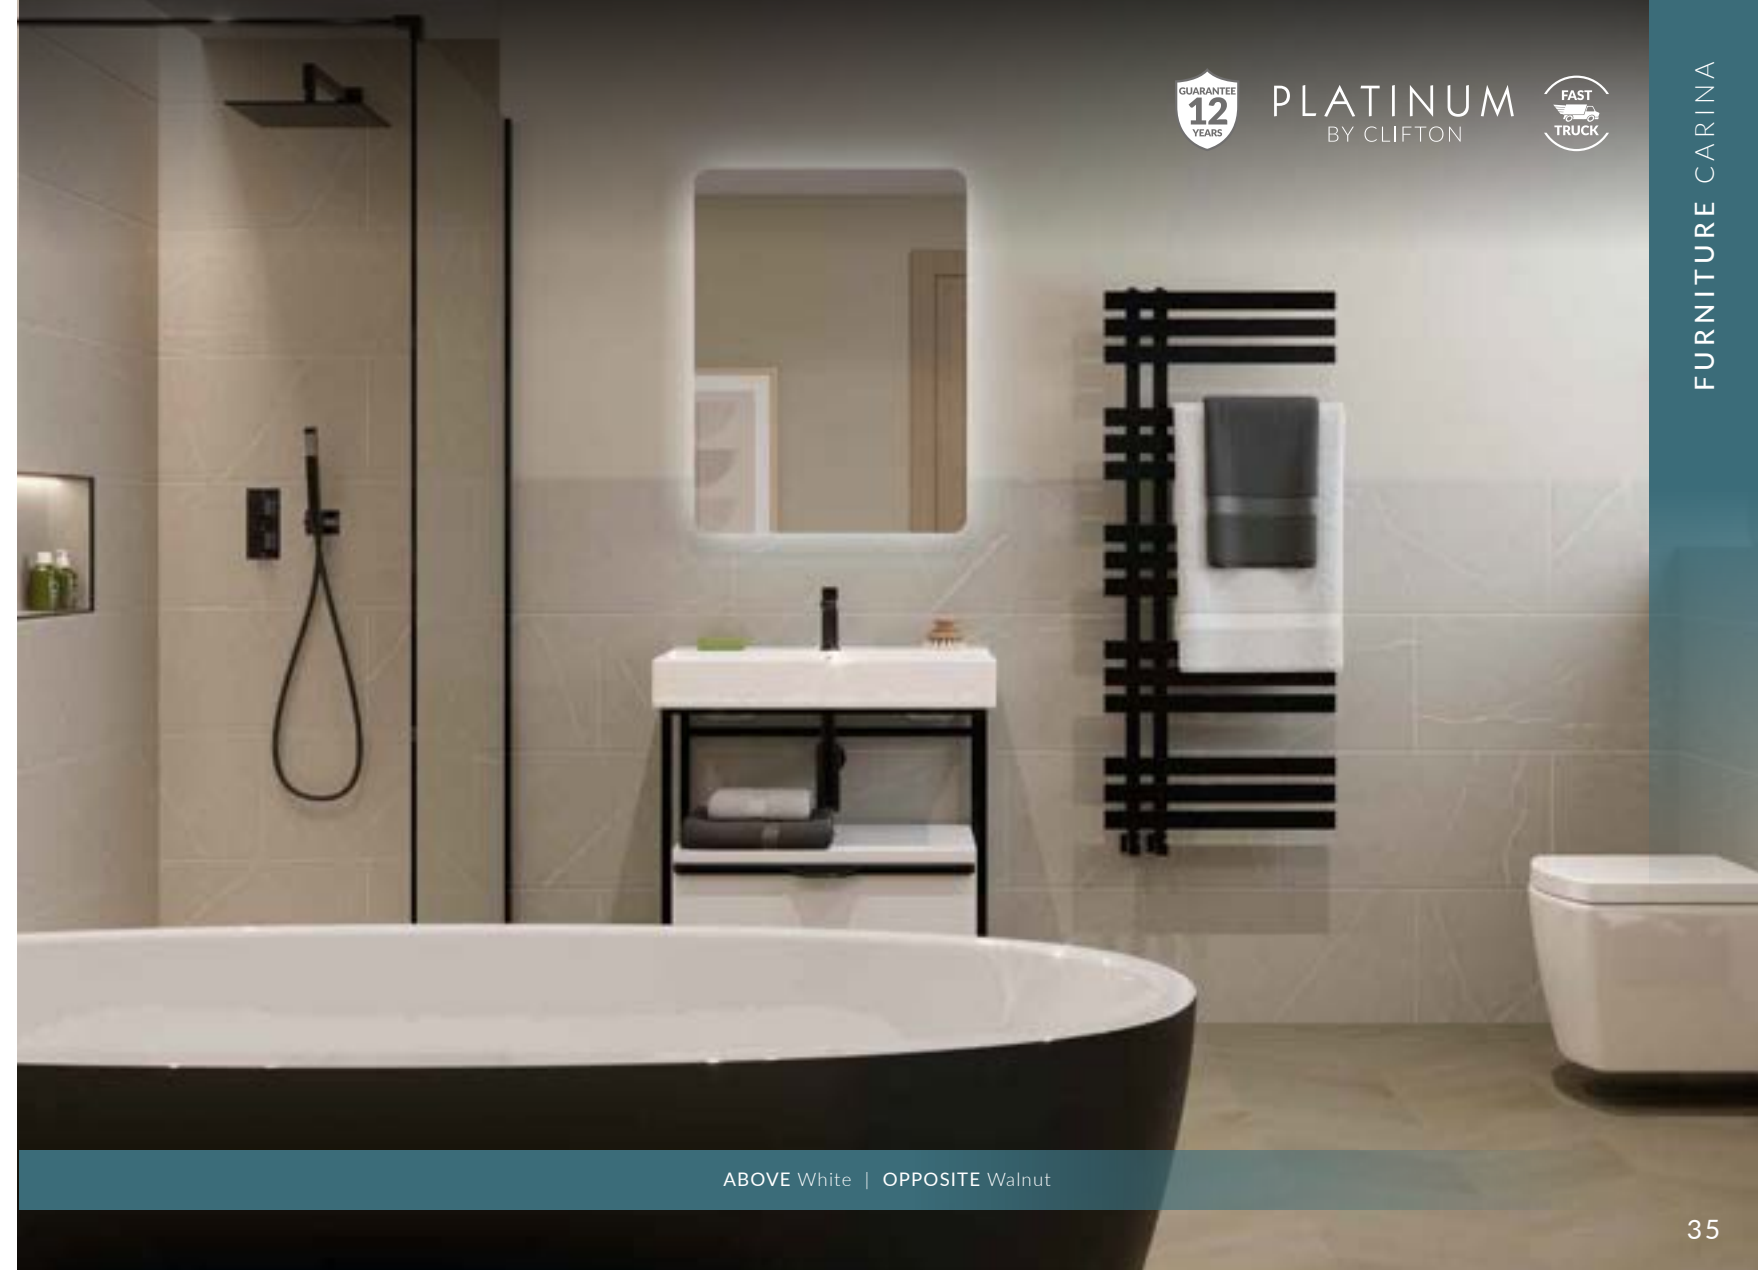

Carina

Ultra stylish black framed furniture with matching handles.

- Walnut @FMCAWC
- White @FMCAWHWC

- Walnut @FMCA7V
- White @FMCAWH7V

Tall Cabinet

- Walnut @FMCAT
- White @FMCAWHT

ABOVE White | OPPOSITE Walnut