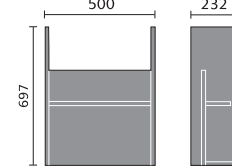

Base
150mm

Base
300mm

Base
400mm

Spacesaver Cabinets

Vanity
600mm

Vanity
500mm

Base
300mm

WC
500mm