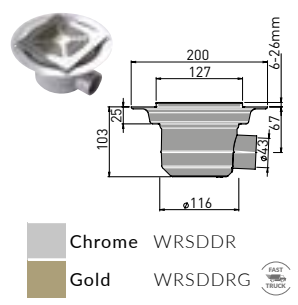

Smart Deck Drain Grid