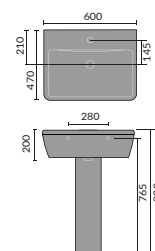

Imperia Open Backed Toilet

Provence

Provence Wall Hanging Toilet

Provence Flush To Wall Toilet

Provence 60cm Basin 1th And Semi / Full Pedestal

Provence Back To Wall Toilet

Provence Open Backed Toilet

Provence Ease Back To Wall Toilet