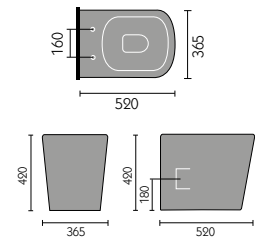

Imperia Open Backed Toilet

Provence

Provence Wall Hanging Toilet

Provence Flush To Wall Toilet

Provence 60cm Basin 1th And Semi / Full Pedestal

Provence Back To Wall Toilet

Provence Open Backed Toilet

Provence Ease Back To Wall Toilet