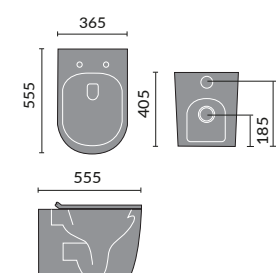

Trivento Back To Wall Toilet