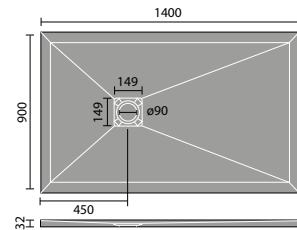

1400x900mm Rectangular