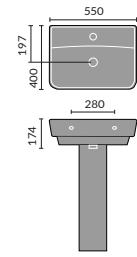

Corsica

Corsica Back To Wall Toilet

Corsica Flush To Wall Toilet

Corsica Open Backed Toilet

Corsica 55cm Basin 1th and Pedestal

Corsica 45cm Cloakroom

Corsica Ease Toilet

Classic