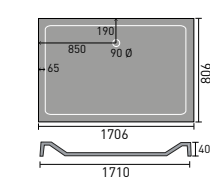

1700x800mm Rectangular