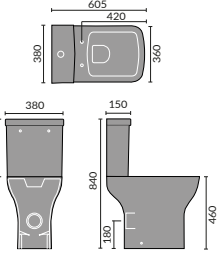

Corsica

Corsica Back To Wall Toilet

Corsica Flush To Wall Toilet

Corsica Open Backed Toilet

Corsica 55cm Basin 1th and Pedestal

Corsica 45cm Cloakroom

Corsica Ease Toilet

Classic