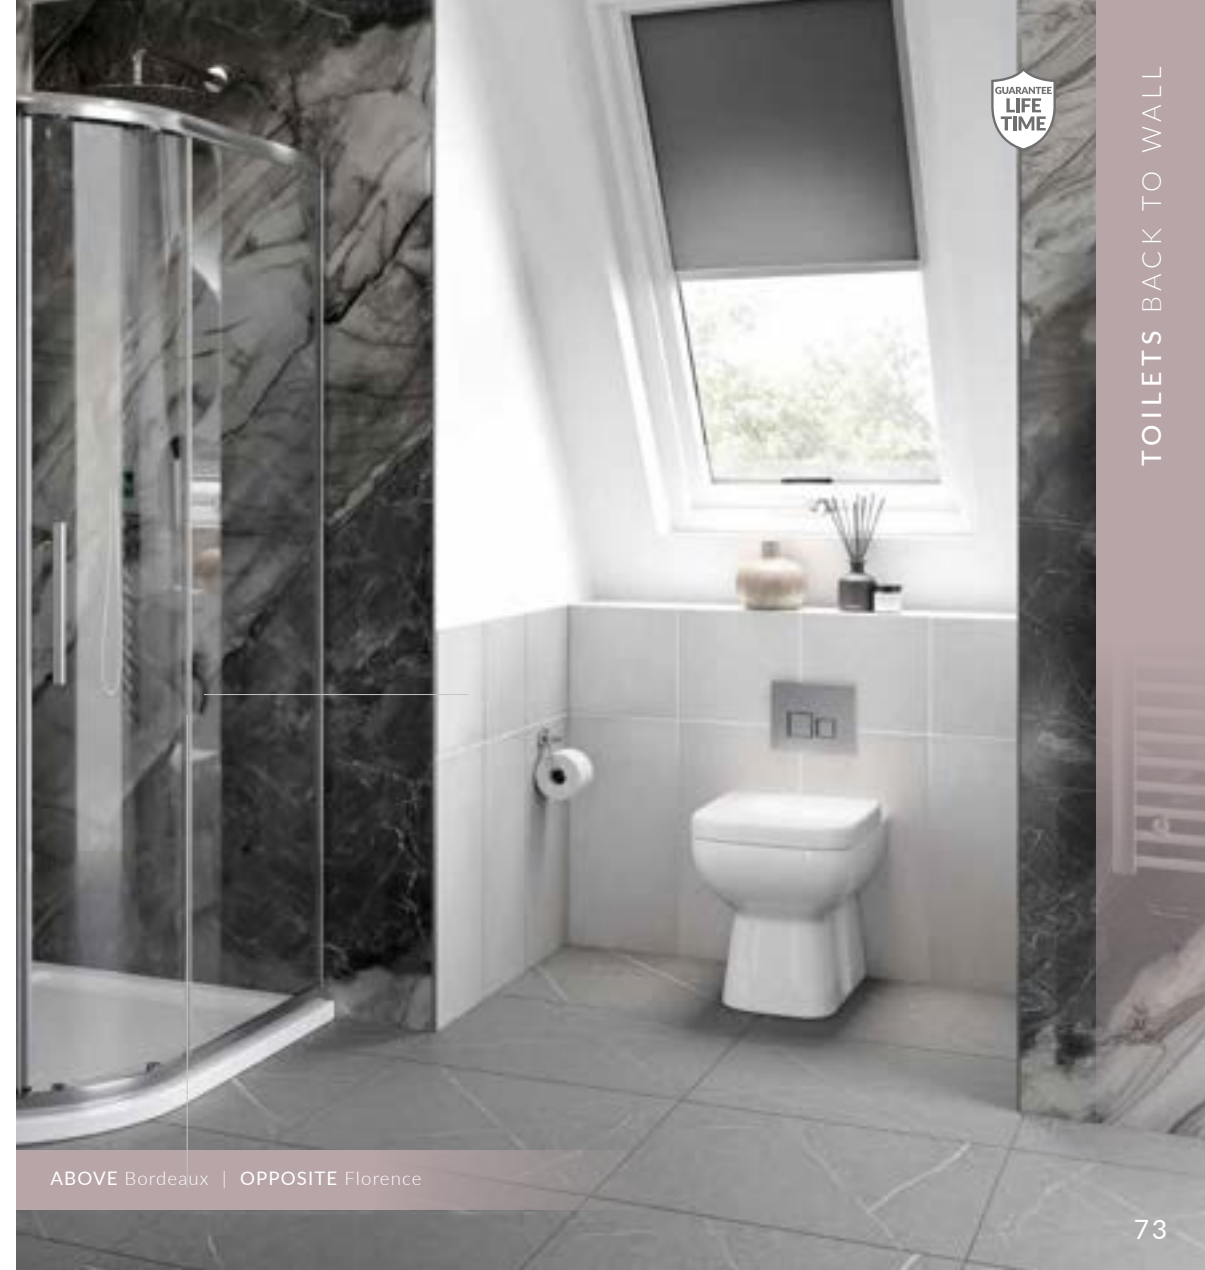

Back to wall toilets look great. They are fitted with a concealed cistern either in the wall or in a piece of furniture.

Trivento
Back To Wall Toilet
And Seat

@POTVBTW

£ Seat -
Wrap Over, Super Slim

Rimini
Back to Wall Toilet
And Seat

@PORIBTW

£ Seat -
Sandwich

Classic
Back To Wall Toilet
And Seat

@POCLBTW

£ FAST
TRUCK Seat -
Sandwich

ABOVE Bordeaux | OPPOSITE Florence

Flush To Wall

A flush to wall toilet hides the pipework meaning they look better and are easier to clean.