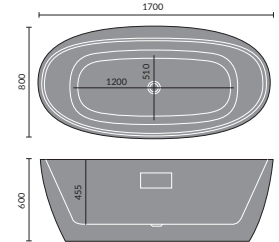

Round Freestanding Bath 1700x800mm