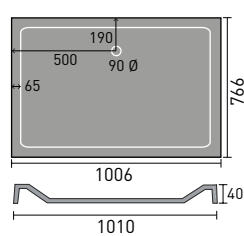

900x700mm Rectangular

1000x700mm Rectangular

1000x800mm Quad LH Shown

1200x900mm Quad LH Shown

800mm Square

900x760mm Rectangular

1000x760mm Rectangular

Luxury Shower Trays