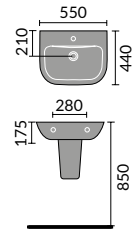

Bordeaux 55cm Basin 1th Semi Pedestal