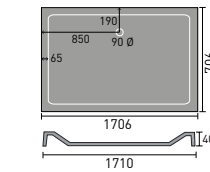

1700x700mm Rectangular