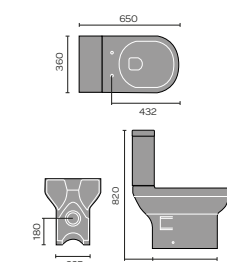

Florence Open Backed Toilet