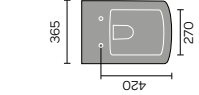

Bordeaux Flush to Wall Toilet

Bordeaux 55cm Basin 1th Semi Pedestal

Bordeaux Open Backed Toilet

Bordeaux 45cm Cloakroom Basin 1th

Ceriana

Ceriana Wall Hanging Toilet

Ceriana Back To Wall Toilet

Ceriana Open Backed Toilet