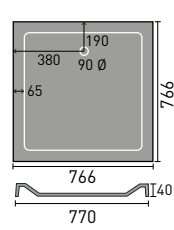

900x700mm Rectangular

1000x700mm Rectangular

1000x800mm Quad LH Shown

1200x900mm Quad LH Shown

800mm Square

900x760mm Rectangular

1000x760mm Rectangular

Luxury Shower Trays