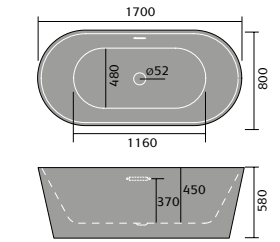

Oval Freestanding Bath 1700x800mm