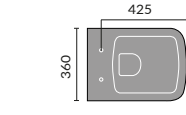

Corsica

Corsica Back To Wall Toilet