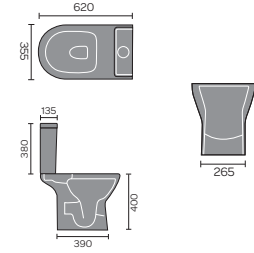

Imperia Open Backed Toilet

Provence

Provence Wall Hanging Toilet

Provence Flush To Wall Toilet

Provence 60cm Basin 1th And Semi / Full Pedestal

Provence Back To Wall Toilet

Provence Open Backed Toilet

Provence Ease Back To Wall Toilet