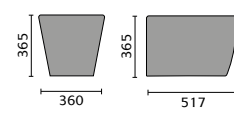

Genoa

Genoa Wall Hanging Toilet