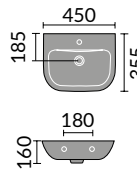

Bordeaux Flush to Wall Toilet

Bordeaux 55cm Basin 1th Semi Pedestal

Bordeaux Open Backed Toilet

Bordeaux 45cm Cloakroom Basin 1th

Ceriana

Ceriana Wall Hanging Toilet

Ceriana Back To Wall Toilet

Ceriana Open Backed Toilet