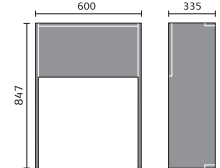

C=Corner B=Back S=Side

Tauri

Contemporary

Countertop Basins

Fitted Furniture Standard Cabinets

Vanity
600mm

WC
600mm

Drawer
300mm