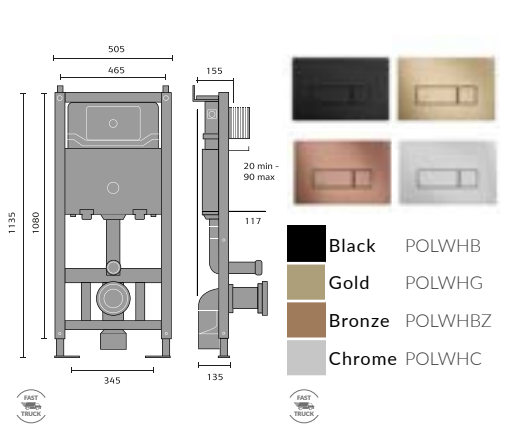

Frames & Concealed Cisterns

Wall Hung Frame
PORIMWF

Wall Hung Easy Fit Frame and Connector Kit
@POWHAF

Luxury Wall Hanging WC
Frame and Cistern
@POLWHF

Concealed Cistern
PODFCCE

Back to Wall Slim Concealed Cistern
@POCCA