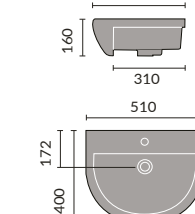

Wall Cabinet
400mm

Fitted Furniture Basins

Bordeaux 55cm
Semi Recessed Basin

Ceriana 54cm
Semi Recessed Basin

Classic 56cm
Semi Recessed Basin

Contemporary
60cm Basin

Corsica 50cm
Semi Recessed Basin

Florence 51cm
Semi Recessed Basin