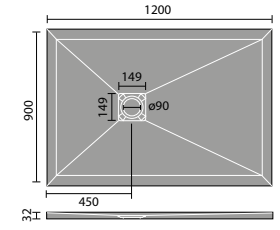

1200x900mm Rectangular