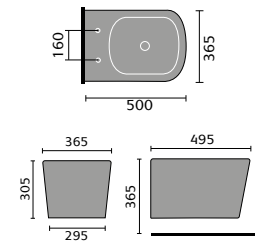

Imperia

Imperia Wall Hanging Toilet