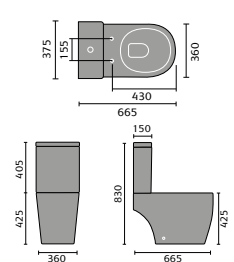

Genoa Open Backed Toilet