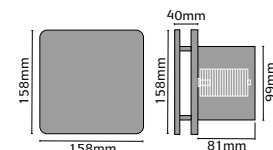

Mirrors & Cabinets

Lighting

For full specifications please go to www.ctb.co.uk

PVC WATERWALL TRIM						
	WHITE	ALUMINIUM	SILVER	BLACK	GOLD	
	10MM	6MM	10MM	6MM	10MM	10MM
Internal	WWT10IW	WWT5IW*	WWT10IC	-	WWTB10IC	WWTG10IC
Scotia	-	WWT5SW	WWT10S	-	-	-
External	WWT10EW	-	WWT10EC	-	-	-
L-Shape	-	-	WWT10L	-	WWTB10L	WWTG10L
End U	WWT10EUW	WWT5EUW	WWT10EU	WWT5EUS	WWTB10EU	WWTG10EU
H Join	WWT10HJW	WWT5HJW	WWT10H	-	-	-
Base Seal	-	-	WWT10B	-	-	-

Timber Battens:
(45x21mm) Battens are recommended to be fitted at a maximum distance of 500mm apart.

Panel Fitting:
Fit panels 3mm above bath, shower tray or floor. Seal expansion gap with Waterwall sealant.

Panel and Decor Strip Sealing:
Seal all square edge tongue and groove joints with Waterwall sealant. Always seal inside each profile prior to inserting panel.

LUXURY WATERWALL TRIM	
Suitable for 11mm thick luxury panels featured on PG162	
BRUSHED NICKEL	
Internal Corner	WWLNTC11
External Corner	WWLNTCE11
Edge Trim	WWLNTE11
H Joint	WWLNTH11