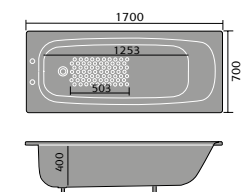

Steel Bath 1700x700mm