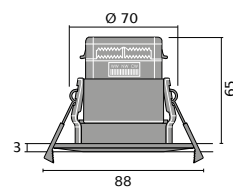

Dimmable LED Ceiling Light
(IP65 rated)