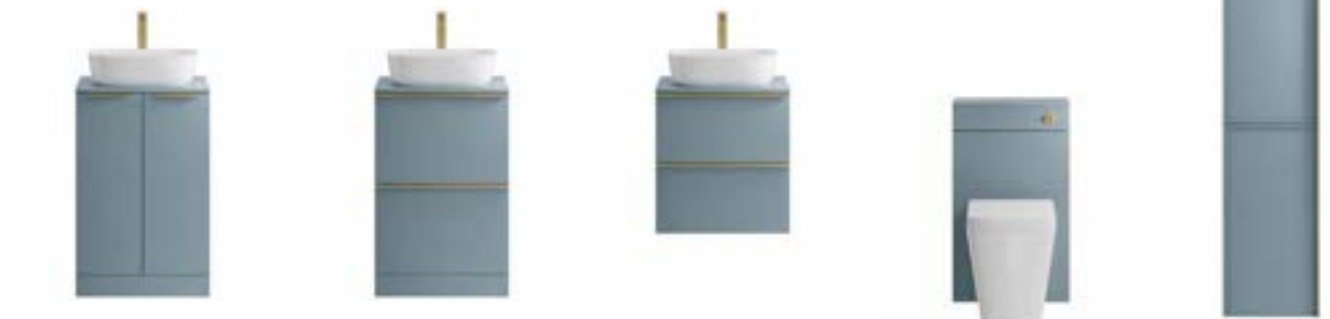

Avior Choice NEW

1 CHOOSE YOUR COLOUR

Chalk Sage Ash Dark Oak Dusky Blue Russet

2 CHOOSE YOUR STYLE

Fluted Framed Shaker
Handleless Modern

3 CHOOSE YOUR VANITY STYLE

Floorstanding Doors Floorstanding Drawers Wall Mounted Drawers WC Unit Tall Boy