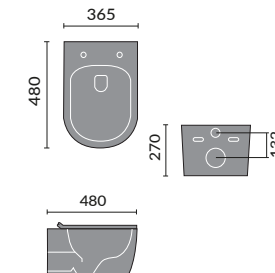

Trivento

Trivento Wall Hanging Toilet