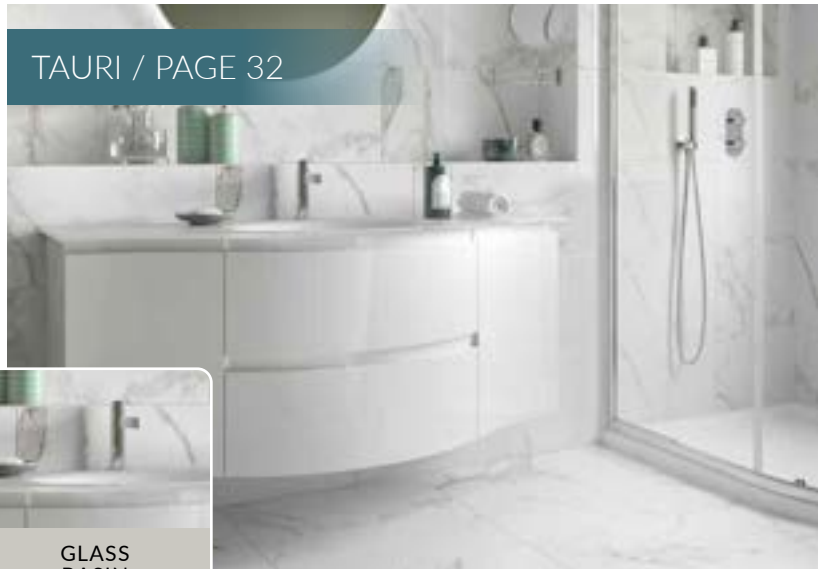

TAURI / PAGE 32

GLASS
BASIN