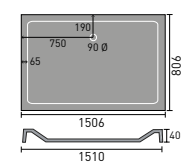

1500x800mm Rectangular