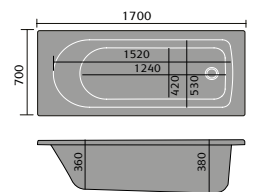

Round Acrylic Bath 1700x700mm