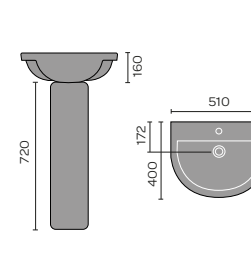

Florence 55cm Basin 1th and Pedestal