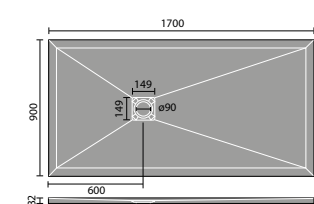

1700x900mm Rectangular