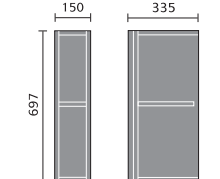

Fitted Furniture Standard Cabinets

Base
150mm

Spacesaver Cabinets

FINISHING TOUCHES

ITEM	SIZE
Feet (Adjustable)	140mm-170mm
Plinth	145 mm x 2400mm x 20mm
End Panel	920mm x 355mm x 20mm
Scribing Panel	2100mm x 400mm x 20mm

Wall Cabinets

Fitted Furniture Basins