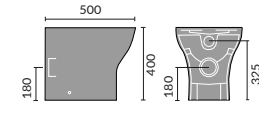

Corsica

Corsica Back To Wall Toilet