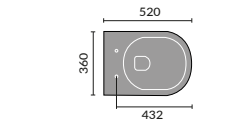

Florence

Florence Back To Wall Toilet