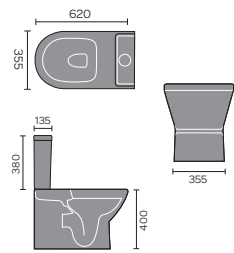

Imperia Open Backed Toilet

Provence

Provence Wall Hanging Toilet

Provence Flush To Wall Toilet

Provence 60cm Basin 1th And Semi / Full Pedestal

Provence Back To Wall Toilet

Provence Open Backed Toilet

Provence Ease Back To Wall Toilet