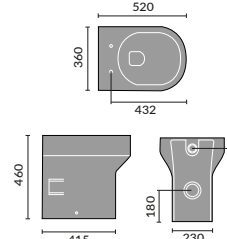

Florence Ease Back To Wall Toilet