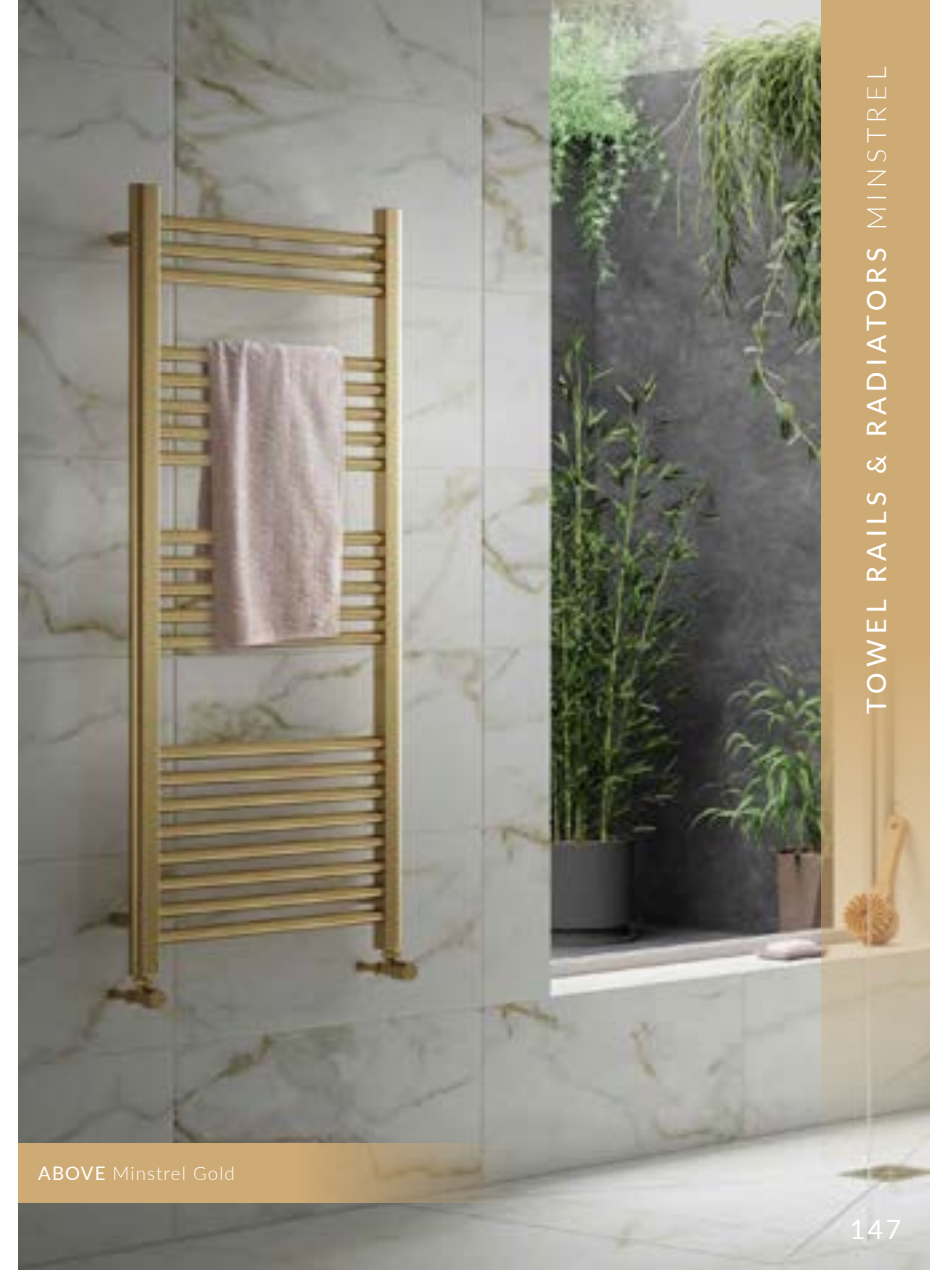

■ Gold	1200x500mm	(1395 btu @T50 / 409 watt)	@TRMSG125
	800x400mm	(1085 btu @T50 / 318 watt)	@TRMSB84

Black	1200x500mm	(2262 btu @T50 / 663 watt)	@TRMSB125
	800x400mm	(1085 btu @T50 / 318 watt)	@TRMSB84

ABOVE Minstrel Gold