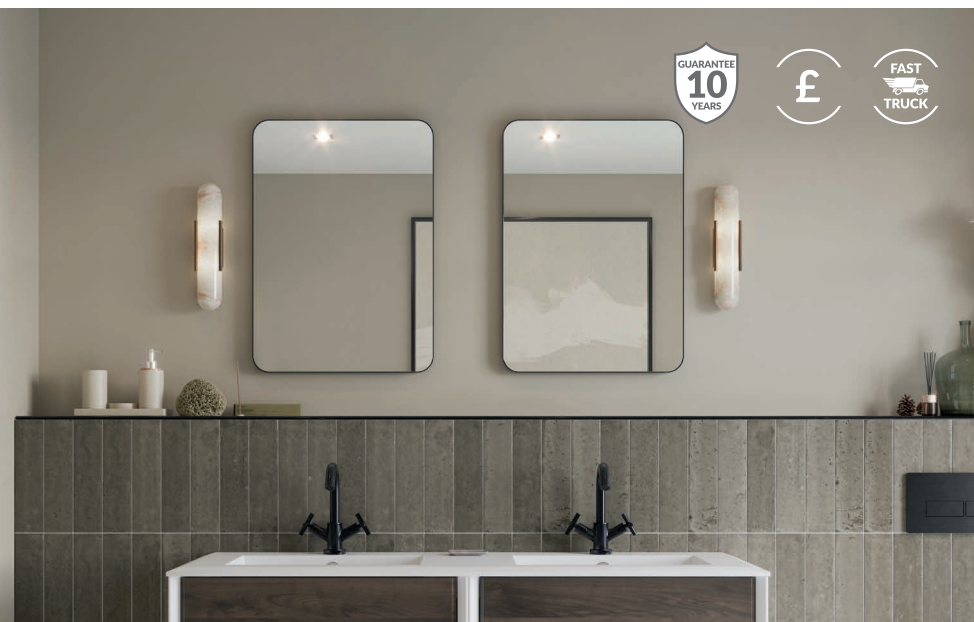

FEATURES:

Demister Touch sensor Light colour control*

Corvo

Illuminated and framed edging.

Corvo LED Mirror Black Pendant 600mm

- MMCORBP6
- (38cm Hanger)

*Available on gold finish only.

Corvo LED Mirror 700mm

- Black MMCORB7
- Gold MMCORG7

Velino

Non-illuminated with framed edging to co-ordinate with brassware.

Velino Rectangle 500x700mm

- Chrome MMVELS7C
- Black MMVELS7B
- Gold MMVELS7G

Velino Oval 400x600mm

- Chrome MMVELO4C
- Black MMVELO4B
- Gold MMVELO4G

Tegel

Stylish sharp edges with an LED backlight.

Tegel LED Mirror

600x800mm MMTEG6

800x600mm MMTEG8

FEATURES:

Demister

Touch sensor