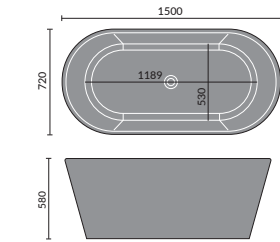

Oval Freestanding Bath 1500x750mm