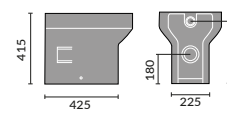

Florence

Florence Back To Wall Toilet