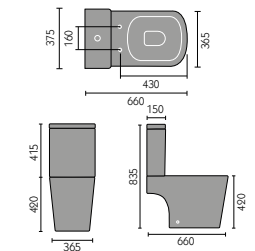

Imperia Open Backed Toilet

Provence

Provence Wall Hanging Toilet

Provence Flush To Wall Toilet

Provence 60cm Basin 1th And Semi / Full Pedestal

Provence Back To Wall Toilet

Provence Open Backed Toilet

Provence Ease Back To Wall Toilet