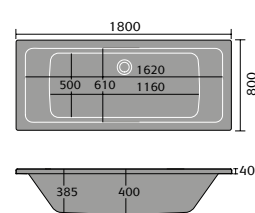

Elegant Double Ended Bath 1800x800mm