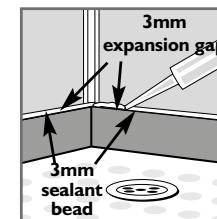

Panel Fitting:
Fit panels 3mm above bath, shower tray or floor. Seal expansion gap with Waterwall sealant.