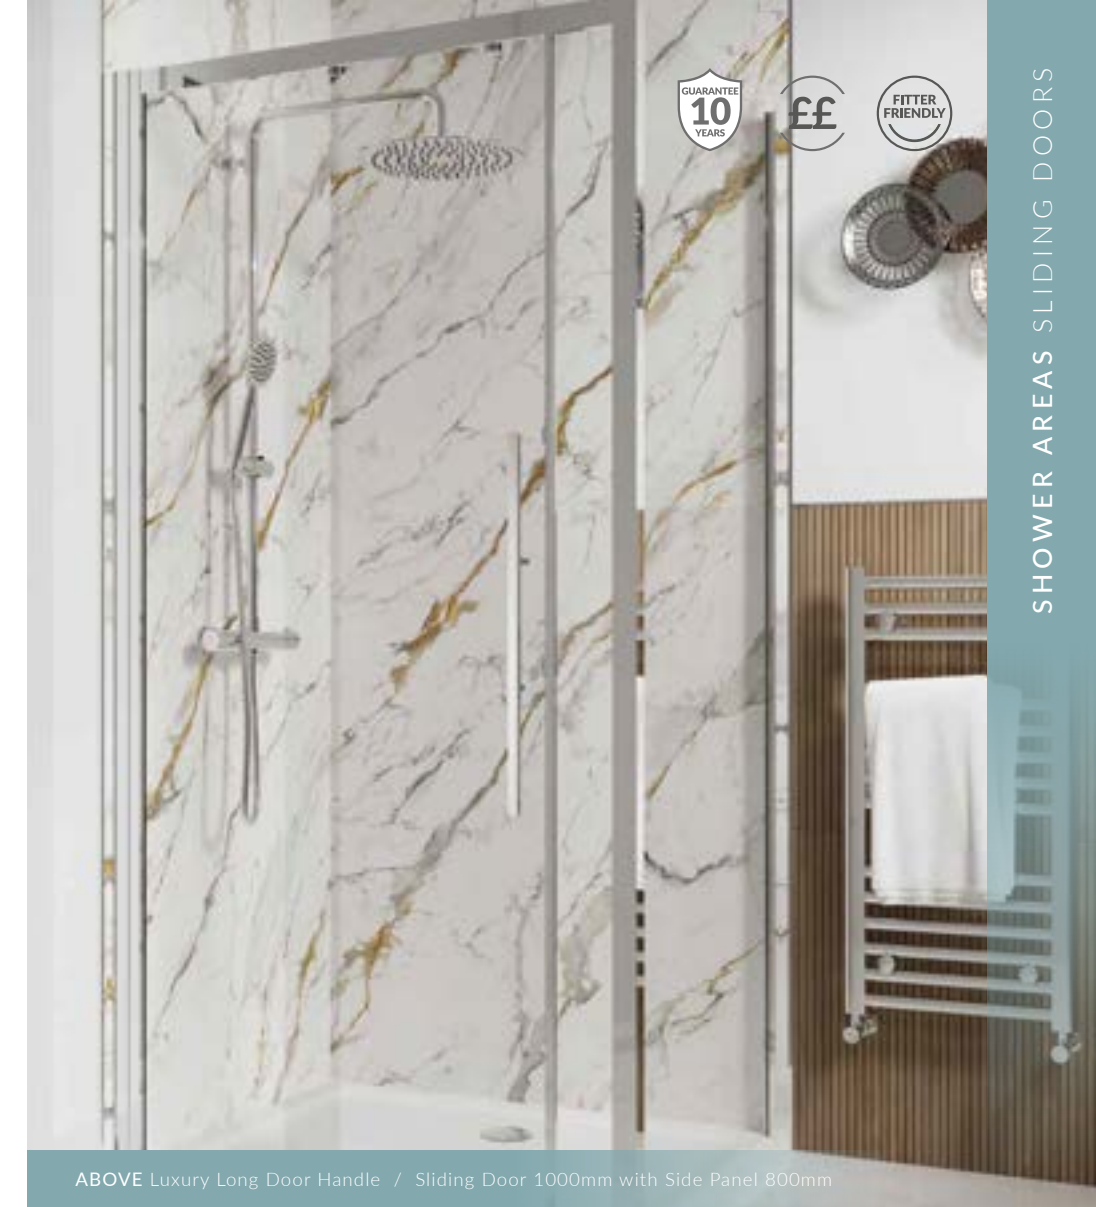

LUXURY DOOR HANDLES

All of our Sliding, Hinged and Quadrant Enclosure doors come with a choice of handle. Our handle choices give you the flexibility to match the shape to best suit your shower and tap selection.

ABOVE Luxury Long Door Handle / Sliding Door 1000mm with Side Panel 800mm