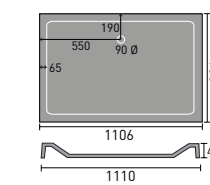

1100x800mm Rectangular