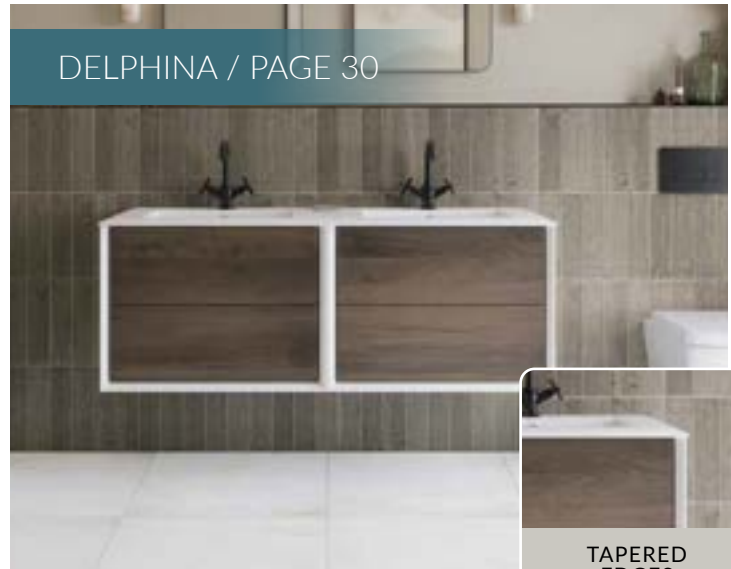

DELPHINA / PAGE 30

TAPERED
EDGES