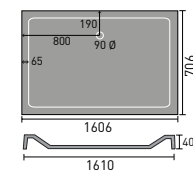

1600x700mm Rectangular