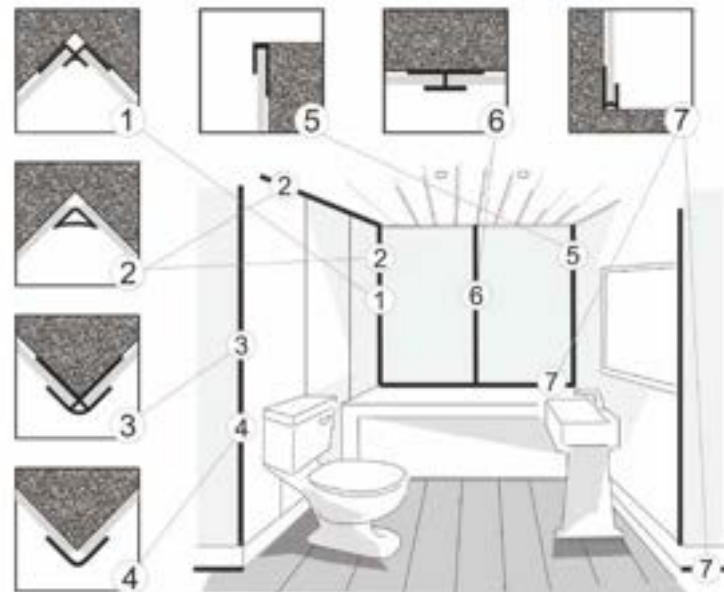

PVC WATERWALL TRIM						
	WHITE	ALUMINIUM	SILVER	BLACK	GOLD	
	10MM	6MM	10MM	6MM	10MM	10MM
Internal	WWT10IW	WWT5IW*	WWT10IC	-	WWTB10IC	WWTG10IC
Scotia	-	WWT5SW	WWT10S	-	-	-
External	WWT10EW	-	WWT10EC	-	-	-
L-Shape	-	-	WWT10L	-	WWTB10L	WWTG10L
End U	WWT10EUW	WWT5EUW	WWT10EU	WWT5EUS	WWTB10EU	WWTG10EU
H Join	WWT10HJW	WWT5HJW	WWT10H	-	-	-
Base Seal	-	-	WWT10B	-	-	-

Timber Battens:
(45x21mm) Battens are recommended to be fitted at a maximum distance of 500mm apart.

Panel Fitting:
Fit panels 3mm above bath, shower tray or floor. Seal expansion gap with Waterwall sealant.

Panel and Decor Strip Sealing:
Seal all square edge tongue and groove joints with Waterwall sealant. Always seal inside each profile prior to inserting panel.

LUXURY WATERWALL TRIM	
Suitable for 11mm thick luxury panels featured on PG162	
BRUSHED NICKEL	
Internal Corner	WWLNTC11
External Corner	WWLNTCE11
Edge Trim	WWLNTE11
H Joint	WWLNTH11