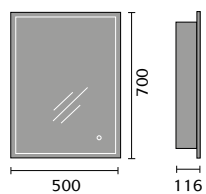

Muritz LED Mirror 800x600mm

Olivo LED Mirror 600mm

Olivo LED Mirror 800mm

Mirrors & Cabinets

Sillaro Recessed Cabinet
500x700mm

Tegel LED Mirror
600x800mm

Tegel LED Mirror
800x600mm

Varese Mirror
550x800mm