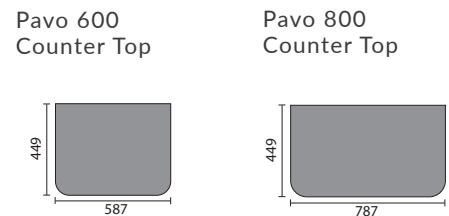

Pavo

PAVO COUNTERTOP TAP POSITION GUIDE

BASIN	800 UNIT	600 UNIT
Oval	C.B.S	C.B
Soft Rectangle	C.B.S	C.B
Rectangle	C.S	-
Round	C.B.S	C.B.S
Soft Round	C.B.S	C.B.S

C=Corner B=Back S=Side

Tauri

Contemporary

Countertop Basins