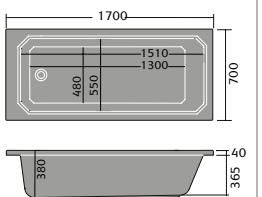

Elegant Double Ended Bath 1800x800mm

Edge Bath 1700x700mm

Square Acrylic Bath 1700x700mm

Round Acrylic Bath 1700x700mm

Steel Bath 1700x700mm

Roma Bath 1700x700mm

Towel Rail & Radiator Accessories

Traditional Radiator Valves (Pair) TRVTR