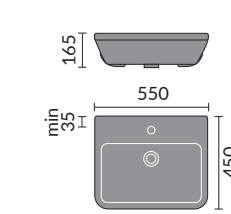

Provence 55cm
Semi Recessed Basin