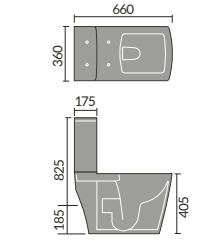

Bordeaux Flush to Wall Toilet

Bordeaux 55cm Basin 1th Semi Pedestal

Bordeaux Open Backed Toilet

Bordeaux 45cm Cloakroom Basin 1th

Ceriana

Ceriana Wall Hanging Toilet

Ceriana Back To Wall Toilet

Ceriana Open Backed Toilet