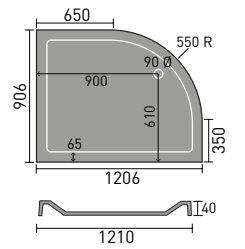

900x700mm Rectangular

1000x700mm Rectangular

1000x800mm Quad LH Shown

1200x900mm Quad LH Shown

800mm Square

900x760mm Rectangular

1000x760mm Rectangular

Luxury Shower Trays