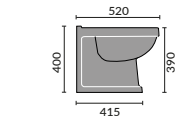

Classic

Classic Back To Wall Toilet