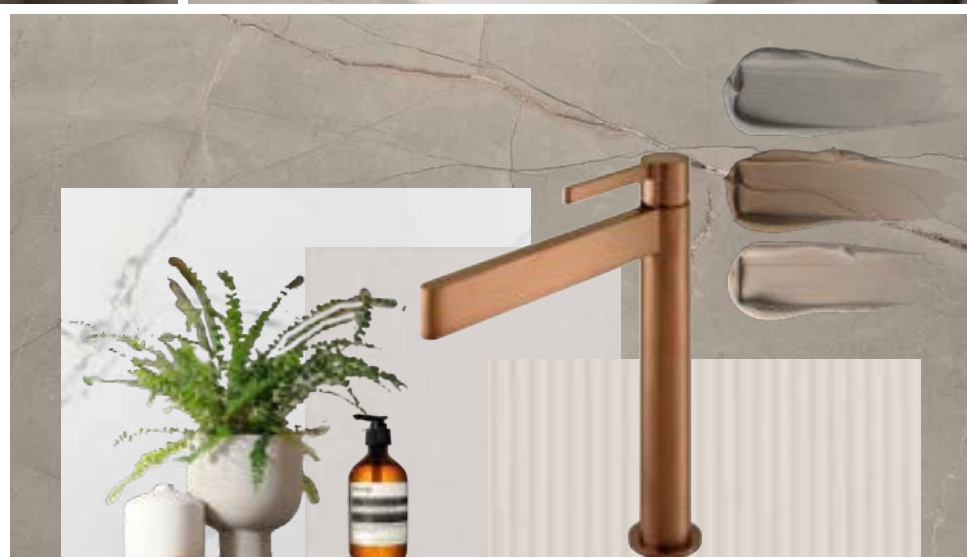

BE INSPIRED

Warm Amber

A warm colour palette of taupe, cashmere and dark bronze brassware against a neutral backdrop. An elegant and graceful combination.

ABOVE Tiles - Thea / Bath - Round Freestanding / Wall Panel - Bronze Carrara / Shower - Round Shower Kit / Tap - Glide

OPPOSITE BOTTOM Furniture - Avior | BOTTOM LEFT Bath - Edge | TOP RIGHT Tap - Glide / Basin - Round Countertop Furniture - Avior Fluted