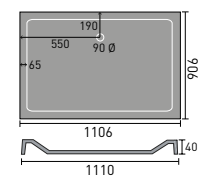

1100x900mm Rectangular