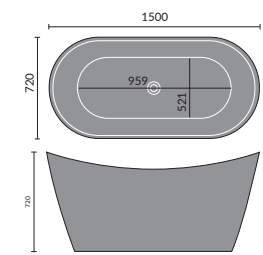

Curved Freestanding Bath 1500x750mm