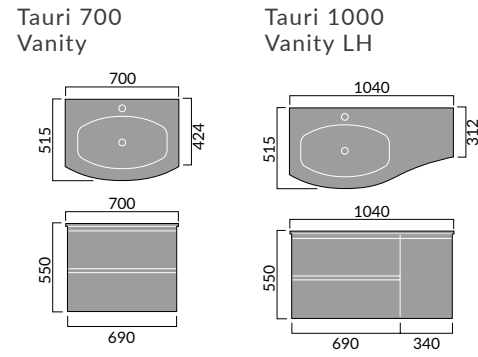

C=Corner B=Back S=Side

Tauri

Contemporary

Countertop Basins

Fitted Furniture Standard Cabinets

Vanity
600mm

WC
600mm

Drawer
300mm