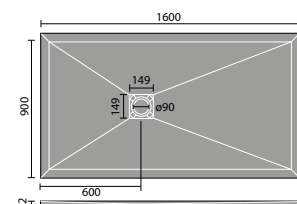

1600x900mm Rectangular