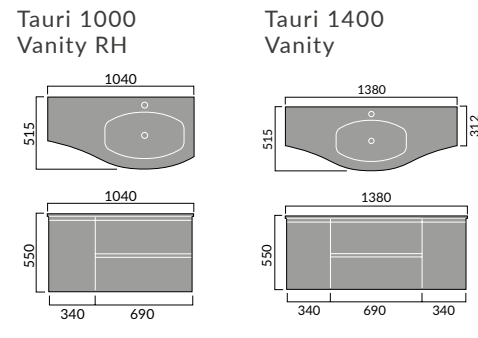

C=Corner B=Back S=Side

Tauri

Contemporary

Countertop Basins

Fitted Furniture Standard Cabinets

Vanity
600mm

WC
600mm

Drawer
300mm