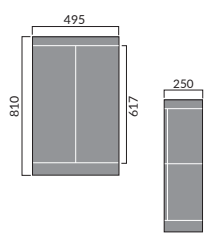

Avior 50cm Floor Standing Compact