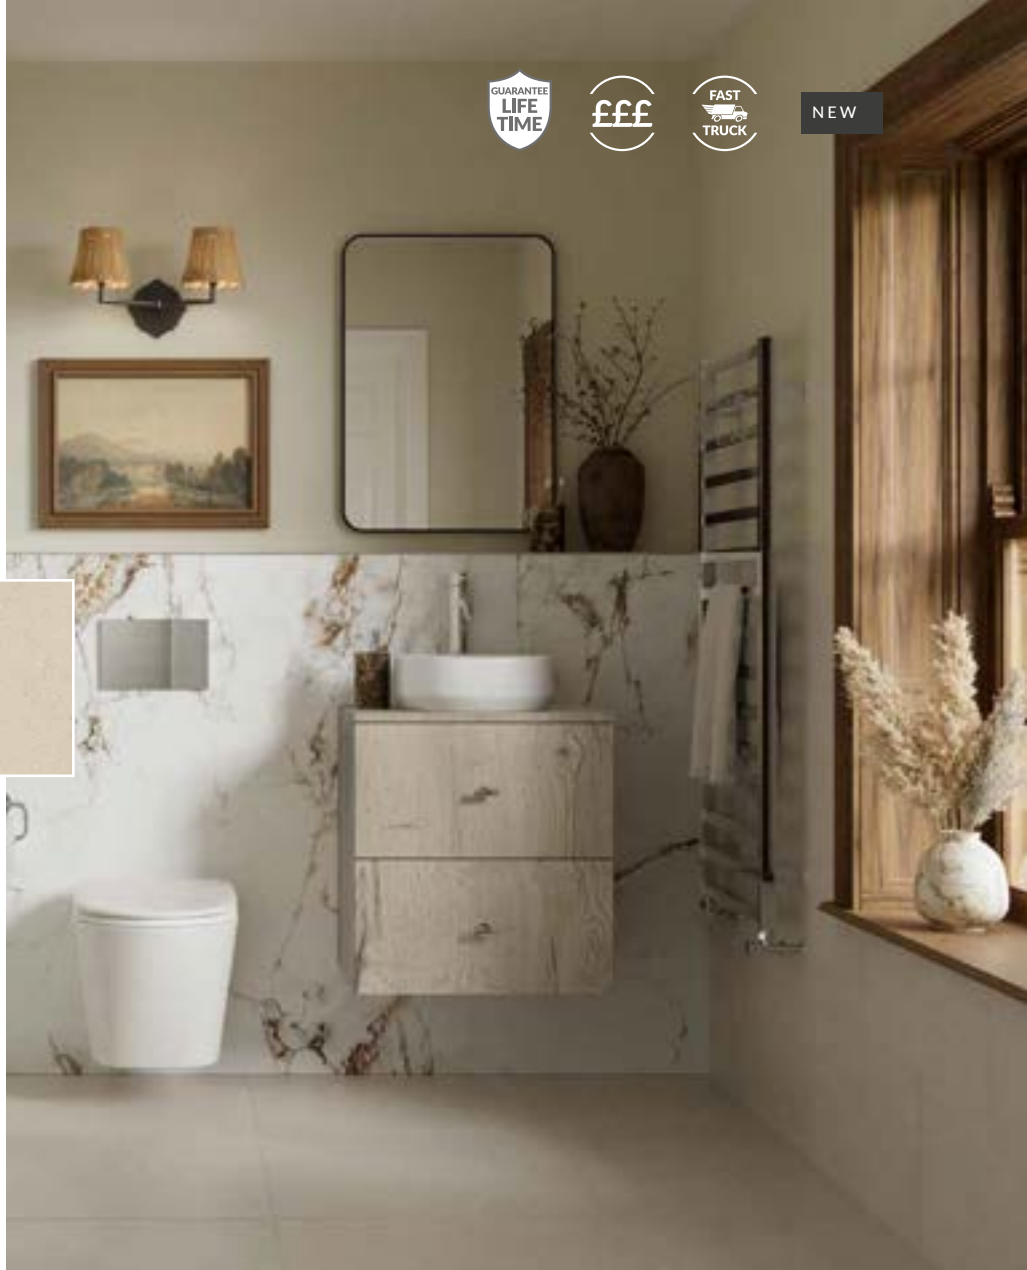

NEW

Hera Feature

Pre-scored patterned tiles for walls and floors in rich, rustic colourways.

1. Hera Mocha Wall & Floor Tile YTHERMM45

- Ceramic
- Matt Finish
- 5 tiles per m²
- 5 tiles per box
- 450x450mm