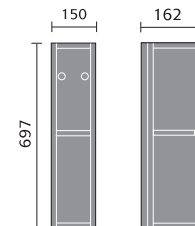

Wall Cabinets

Wall Cabinet
150mm