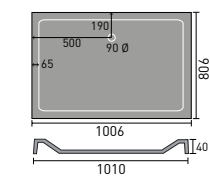

1000x800mm Rectangular