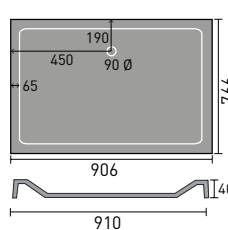

900x700mm Rectangular

1000x700mm Rectangular

1000x800mm Quad LH Shown

1200x900mm Quad LH Shown

800mm Square

900x760mm Rectangular

1000x760mm Rectangular

Luxury Shower Trays