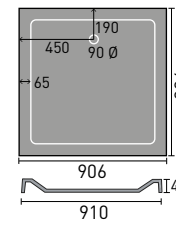

900mm Square