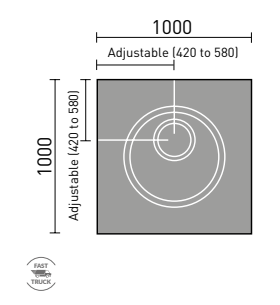

900mm Smart Deck
WRSD9

1000mm Smart Deck
WRSD10

1200mm Smart Deck
WRSD12

1200x750mm
Smart Deck
WRSD1275

1300x800mm
Smart Deck
WRSD138

1400x900mm
Smart Deck
WRSD149

1500x800mm
Smart Deck
WRSD158

All our Smart Decks
have a rotating drain
plate