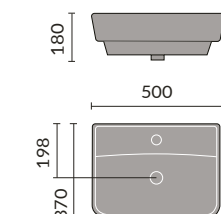

Wall Cabinet
400mm

Fitted Furniture Basins

Bordeaux 55cm
Semi Recessed Basin

Ceriana 54cm
Semi Recessed Basin

Classic 56cm
Semi Recessed Basin

Contemporary
60cm Basin

Corsica 50cm
Semi Recessed Basin

Florence 51cm
Semi Recessed Basin