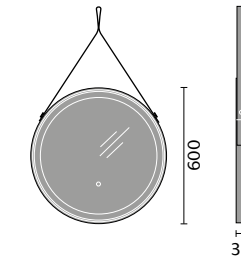

Square Showerbath 1700x850mm LH or RH (RH shown)

Inline Showerbath 1700x750mm

Mirrors & Cabinets

Bleu Bluetooth LED Mirror 700x500mm

Bleu Bluetooth LED Mirror 1200x600mm

Carina Mirror 700x600mm

Corvo LED Mirror Pendant 600mm