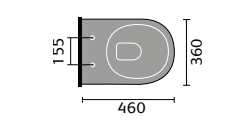

Genoa

Genoa Wall Hanging Toilet