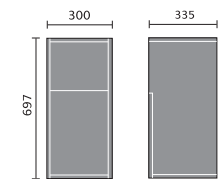

C=Corner B=Back S=Side

Tauri

Contemporary

Countertop Basins

Fitted Furniture Standard Cabinets

Vanity
600mm

WC
600mm

Drawer
300mm