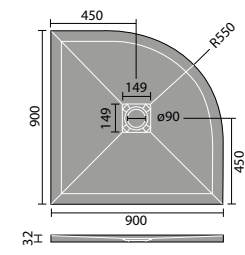

1600x700mm Rectangular

1700x700mm Rectangular Bath Replacement

Luxury Stone Shower Trays

800mm Quad

900mm Quad

800mm Square

900mm Square

1200x800mm Rectangular