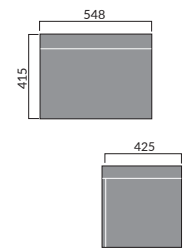

PLATINUM BY CLIFTON

Exposed Bath Waste and Cast Trap Pack
@WAEBW

Shroud Standpipes
@WASP

Avior

Avior 80cm Wall Mounted Cabinet

Avior 55cm Wall Mounted Cabinet

Avior 55cm Floor Standing Cabinet

Avior 55cm Floor Standing Double Door Cabinet