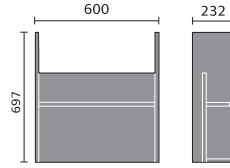

Base
150mm

Base
300mm

Base
400mm

Spacesaver Cabinets

Vanity
600mm

Vanity
500mm

Base
300mm

WC
500mm