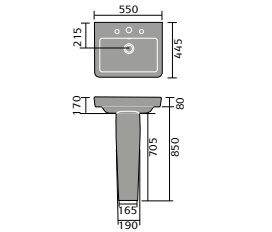

Valencia 55cm Basin 1th and Pedestal