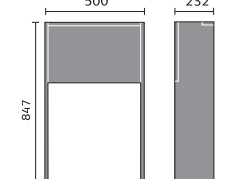

Base
150mm

Base
300mm

Base
400mm

Spacesaver Cabinets

Vanity
600mm

Vanity
500mm

Base
300mm

WC
500mm