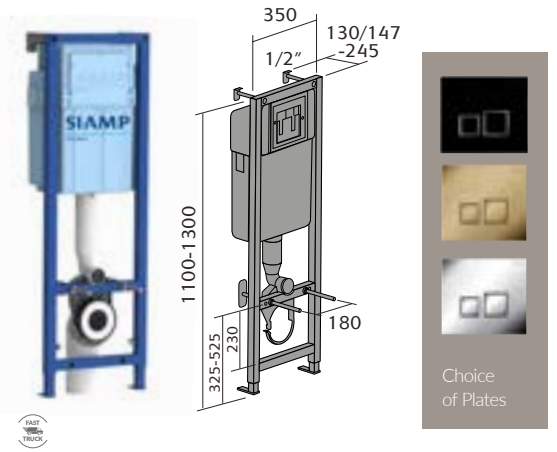

Frames & Concealed Cisterns

Wall Hung Frame
PORIMWF

Wall Hung Easy Fit Frame and Connector Kit
@POWHAF

Luxury Wall Hanging WC
Frame and Cistern
@POLWHF

Concealed Cistern
PODFCCE

Back to Wall Slim Concealed Cistern
@POCCA