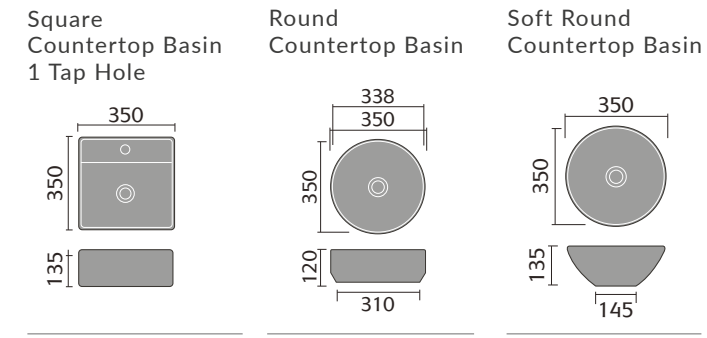

C=Corner B=Back S=Side

Tauri

Contemporary

Countertop Basins

Fitted Furniture Standard Cabinets

Vanity
600mm

WC
600mm

Drawer
300mm