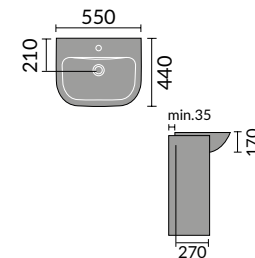

Wall Cabinet
400mm

Fitted Furniture Basins

Bordeaux 55cm
Semi Recessed Basin

Ceriana 54cm
Semi Recessed Basin

Classic 56cm
Semi Recessed Basin

Contemporary
60cm Basin

Corsica 50cm
Semi Recessed Basin

Florence 51cm
Semi Recessed Basin