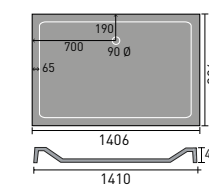

1400x800mm Rectangular