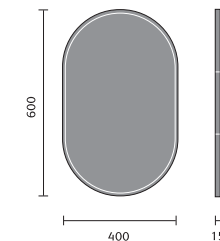

Velino Mirror Oval
400x600mm