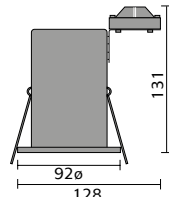

Extractor Fan

LED Ceiling Light
(IP65 rated)