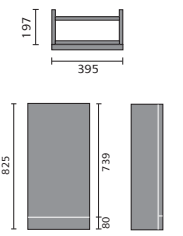

Avior 40cm Floor Standing Compact

AVIOR COUNTERTOP TAP POSITION GUIDE