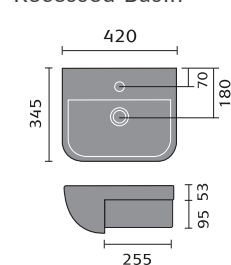

Provence 55cm
Semi Recessed Basin

Spacesaver Curved
Semi Recessed Basin

Spacesaver Square
Semi Recessed Basin

Spacesaver
Soft Round Semi
Recessed Basin

Bordeaux

Bordeaux Back to Wall Toilet

Bordeaux 55cm Basin 1th Full Pedestal