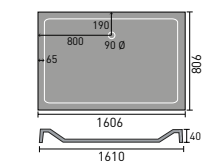

1600x800mm Rectangular