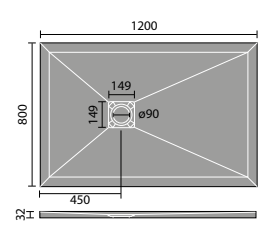

1600x700mm Rectangular

1700x700mm Rectangular Bath Replacement

Luxury Stone Shower Trays

800mm Quad

900mm Quad

800mm Square

900mm Square

1200x800mm Rectangular