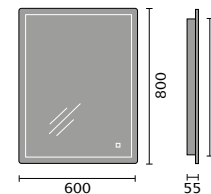

Muritz LED Mirror 800x600mm

Olivo LED Mirror 600mm

Olivo LED Mirror 800mm

Mirrors & Cabinets

Sillaro Recessed Cabinet
500x700mm

Tegel LED Mirror
600x800mm

Tegel LED Mirror
800x600mm

Varese Mirror
550x800mm