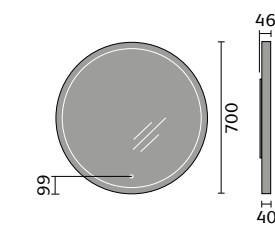

Corvo LED Mirror 700mm