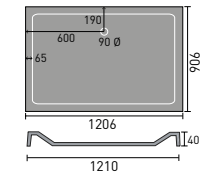

1200x900mm Rectangular