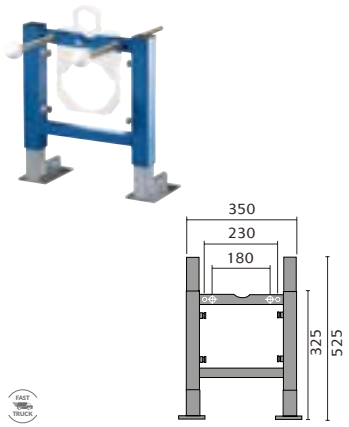

Frames & Concealed Cisterns

Wall Hung Frame
PORIMWF