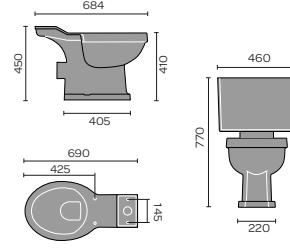

Classic

Classic Open Backed Toilet