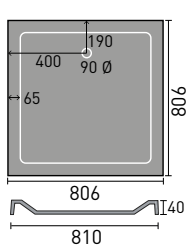

900x700mm Rectangular

1000x700mm Rectangular

1000x800mm Quad LH Shown

1200x900mm Quad LH Shown

800mm Square

900x760mm Rectangular

1000x760mm Rectangular

Luxury Shower Trays