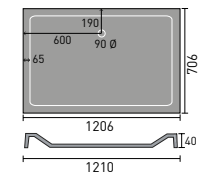

1200x700mm Rectangular