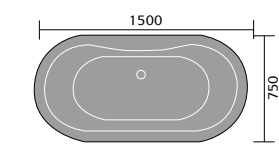

Roll Top Freestanding Bath 1500x750mm