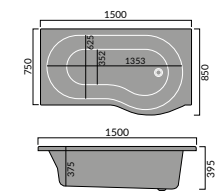

Shower Baths

Round Showerbath 1500x850mm LH or RH (RH shown)