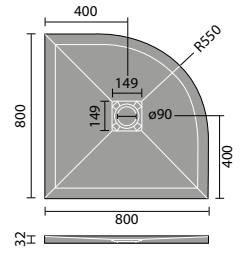

1600x700mm Rectangular

1700x700mm Rectangular Bath Replacement

Luxury Stone Shower Trays

800mm Quad

900mm Quad

800mm Square

900mm Square

1200x800mm Rectangular