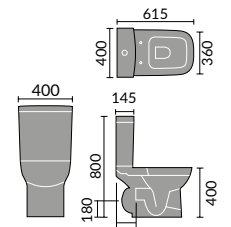

Bordeaux Open Backed Toilet