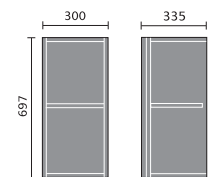

Fitted Furniture Standard Cabinets

Base
300mm

Spacesaver Cabinets

FINISHING TOUCHES

ITEM	SIZE
Feet (Adjustable)	140mm-170mm
Plinth	145 mm x 2400mm x 20mm
End Panel	920mm x 355mm x 20mm
Scribing Panel	2100mm x 400mm x 20mm

Wall Cabinets

Fitted Furniture Basins