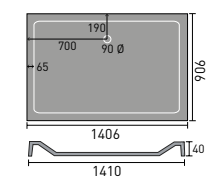

1400x900mm Rectangular