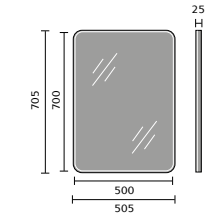

Velino Mirror Rectangle
500x700mm