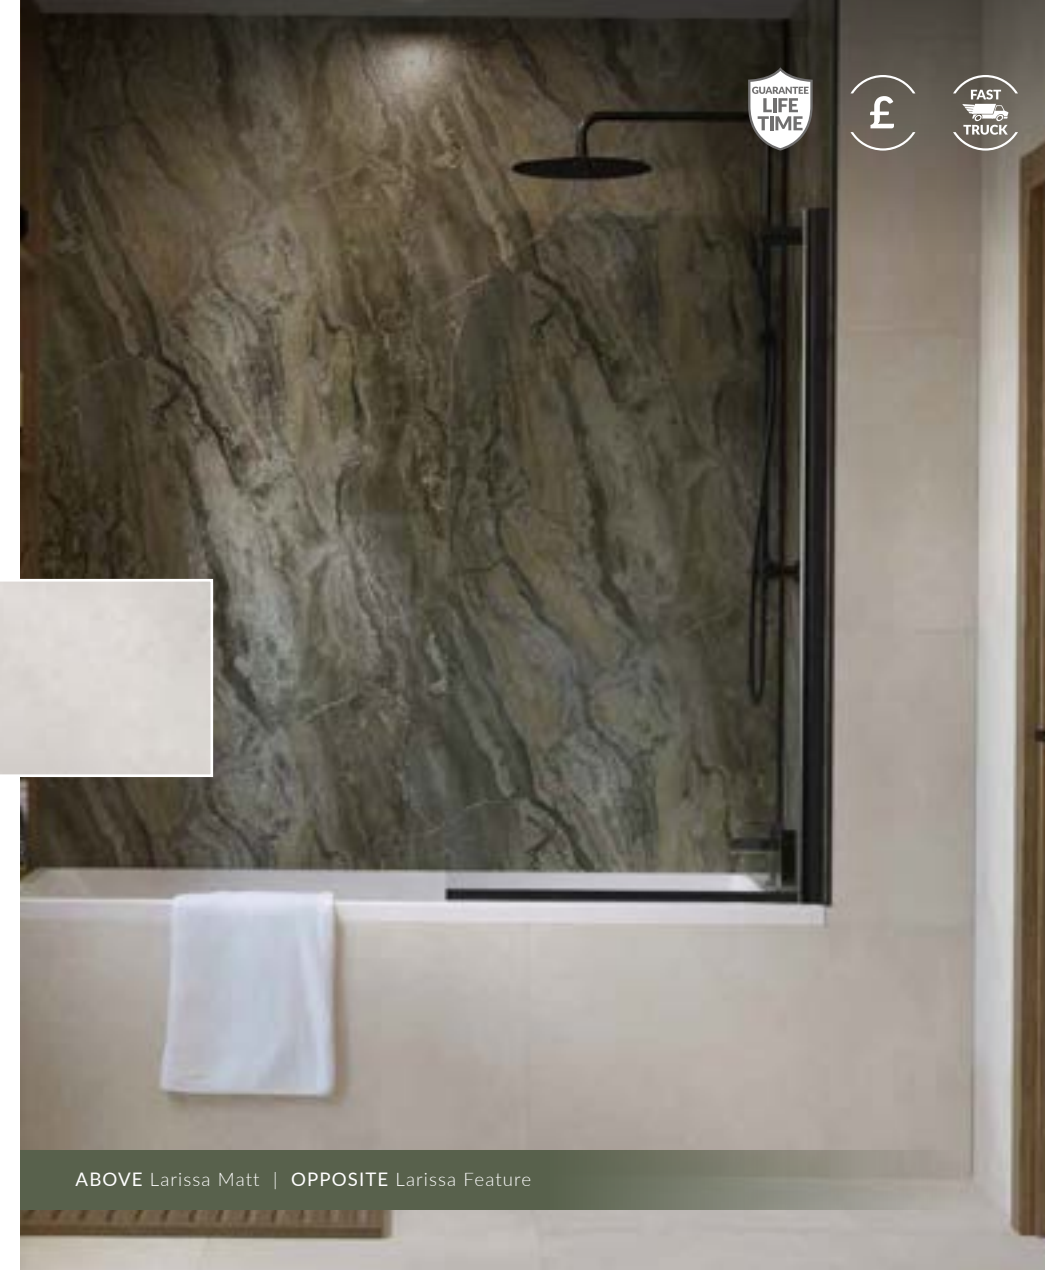

2. Larissa Matt Wall Tile
YTLARM3

- Rectified
- Ceramic
- Matt Finish
- 5.6 tiles per m²
- 8 tiles per box
- 600x300x8mm

ABOVE Larissa Matt | OPPOSITE Larissa Feature