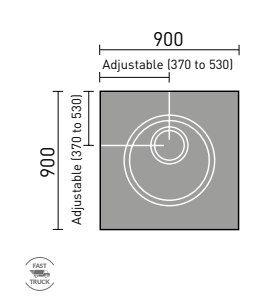

900mm Smart Deck
WRSD9