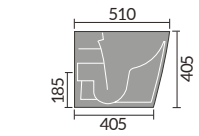

Bordeaux Flush to Wall Toilet

Bordeaux 55cm Basin 1th Semi Pedestal

Bordeaux Open Backed Toilet

Bordeaux 45cm Cloakroom Basin 1th

Ceriana

Ceriana Wall Hanging Toilet

Ceriana Back To Wall Toilet

Ceriana Open Backed Toilet