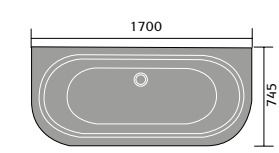

Flush to Wall Roll Top Bath 1700x745mm