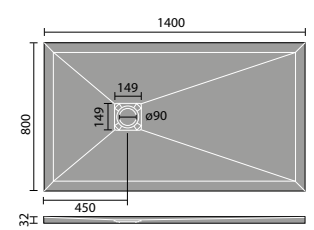

1400x800mm Rectangular