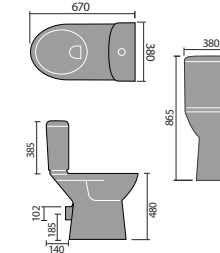

Rimini 45cm Cloakroom Basin 1th

Rimini Ease Toilet