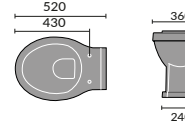

Classic

Classic Back To Wall Toilet