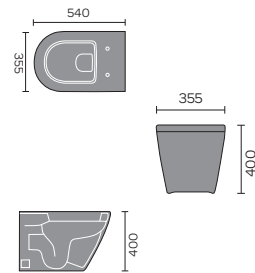

Imperia Open Backed Toilet

Provence

Provence Wall Hanging Toilet

Provence Flush To Wall Toilet

Provence 60cm Basin 1th And Semi / Full Pedestal

Provence Back To Wall Toilet

Provence Open Backed Toilet

Provence Ease Back To Wall Toilet