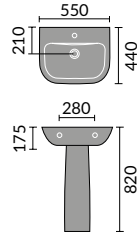

Provence 55cm
Semi Recessed Basin

Spacesaver Curved
Semi Recessed Basin

Spacesaver Square
Semi Recessed Basin

Spacesaver
Soft Round Semi
Recessed Basin

Bordeaux

Bordeaux Back to Wall Toilet

Bordeaux 55cm Basin 1th Full Pedestal