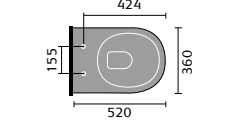

Genoa Back To Wall Toilet