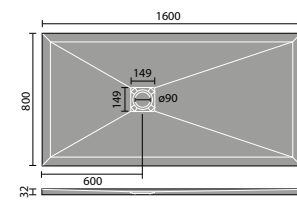

1600x800mm Rectangular