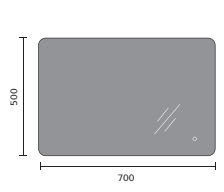

Lesina Mirror 500x700mm