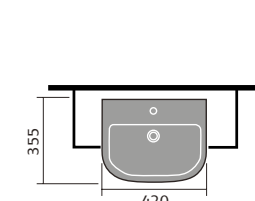

Spacesaver Curved
Semi Recessed Basin