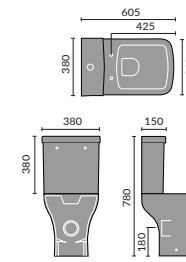

Corsica

Corsica Back To Wall Toilet

Corsica Flush To Wall Toilet

Corsica Open Backed Toilet

Corsica 55cm Basin 1th and Pedestal

Corsica 45cm Cloakroom

Corsica Ease Toilet

Classic