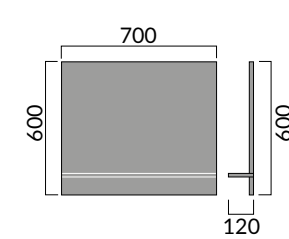

Square Showerbath 1700x850mm LH or RH (RH shown)

Inline Showerbath 1700x750mm

Mirrors & Cabinets

Bleu Bluetooth LED Mirror 700x500mm

Bleu Bluetooth LED Mirror 1200x600mm

Carina Mirror 700x600mm

Corvo LED Mirror Pendant 600mm