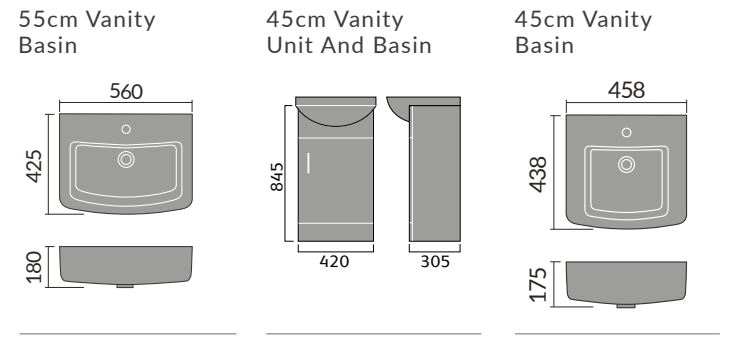

C=Corner B=Back S=Side

Tauri

Contemporary

Countertop Basins

Fitted Furniture Standard Cabinets

Vanity
600mm

WC
600mm

Drawer
300mm