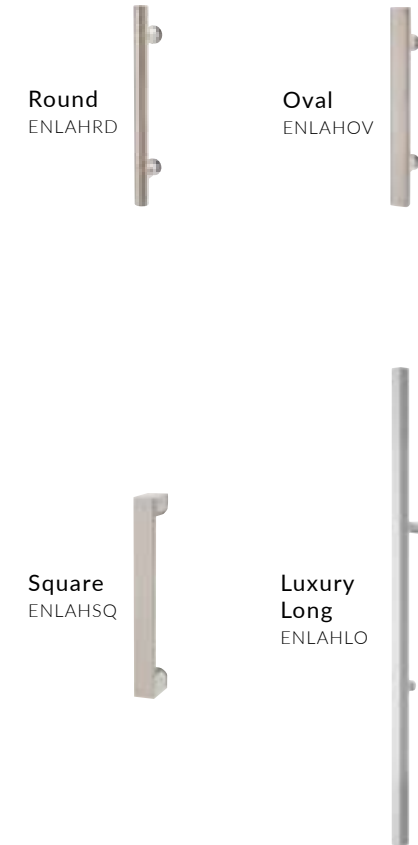

LUXURY DOOR HANDLES

All of our Sliding, Hinged and Quadrant Enclosure doors come with a choice of handle. Our handle choices give you the flexibility to match the shape to best suit your shower and tap selection.

ABOVE Luxury Long Door Handle / Sliding Door 1000mm with Side Panel 800mm