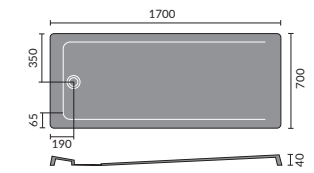

1700x700mm Rectangular Bath Replacement