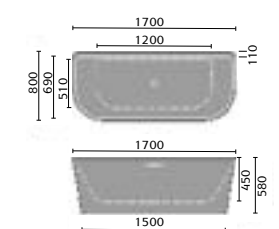

Flush to Wall Contemporary Freestanding Bath 1700x800mm