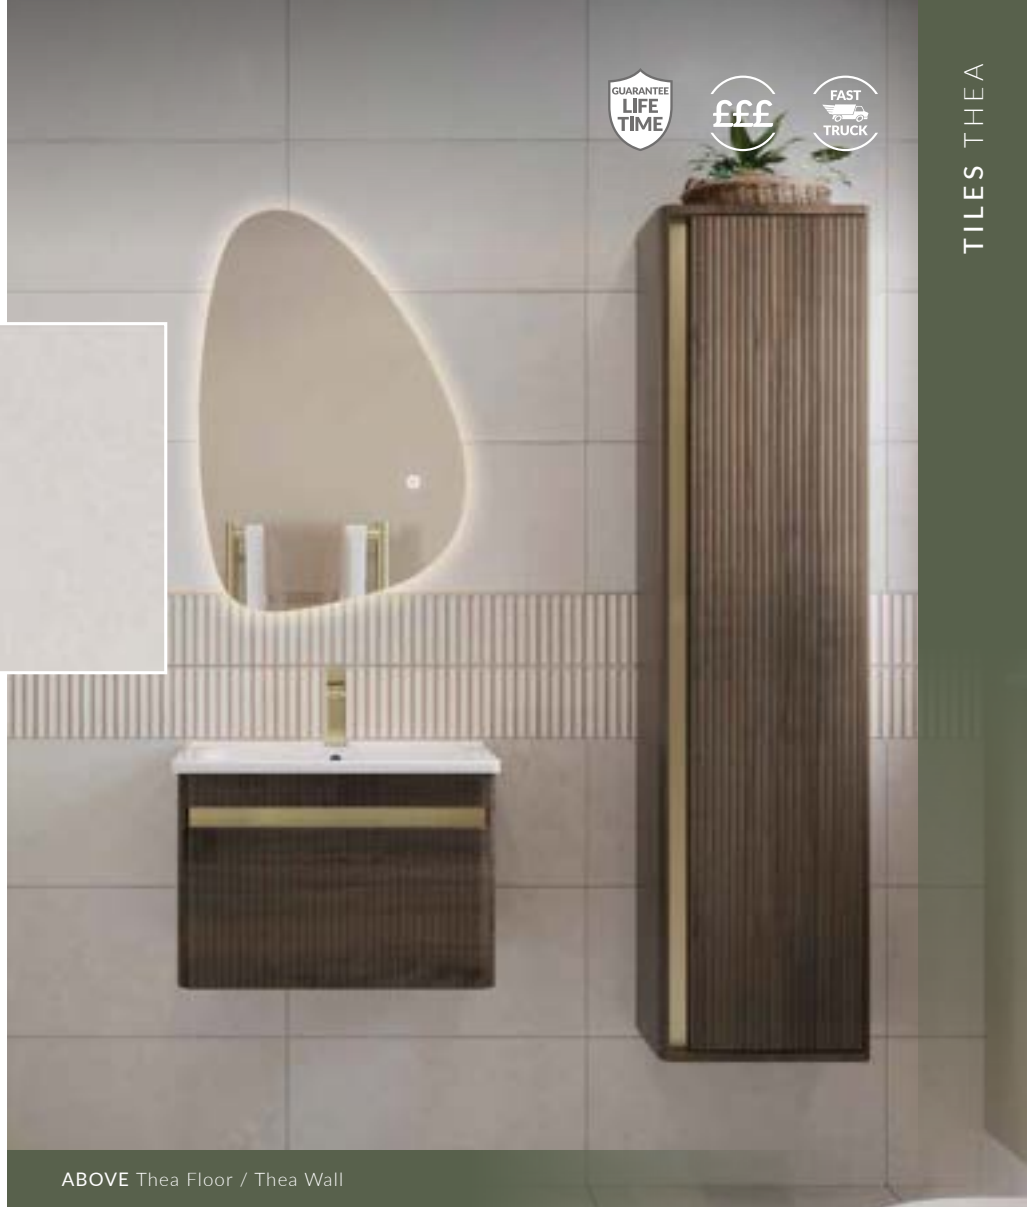

ABOVE Thea Floor / Thea Wall