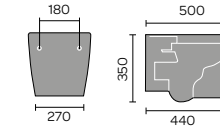

Bordeaux Flush to Wall Toilet

Bordeaux 55cm Basin 1th Semi Pedestal

Bordeaux Open Backed Toilet

Bordeaux 45cm Cloakroom Basin 1th

Ceriana

Ceriana Wall Hanging Toilet

Ceriana Back To Wall Toilet

Ceriana Open Backed Toilet