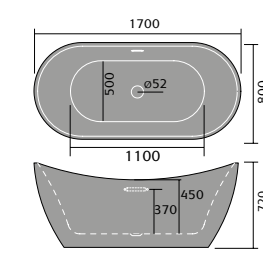

Curved Freestanding Bath 1700x800mm