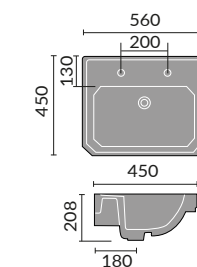

Wall Cabinet
400mm

Fitted Furniture Basins

Bordeaux 55cm
Semi Recessed Basin

Ceriana 54cm
Semi Recessed Basin

Classic 56cm
Semi Recessed Basin

Contemporary
60cm Basin

Corsica 50cm
Semi Recessed Basin

Florence 51cm
Semi Recessed Basin