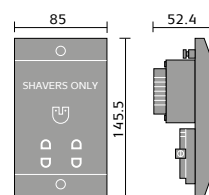

Mirrors & Cabinets

Lighting

For full specifications please go to www.ctb.co.uk

PVC WATERWALL TRIM						
	WHITE	ALUMINIUM	SILVER	BLACK	GOLD	
	10MM	6MM	10MM	6MM	10MM	10MM
Internal	WWT10IW	WWT5IW*	WWT10IC	-	WWTB10IC	WWTG10IC
Scotia	-	WWT5SW	WWT10S	-	-	-
External	WWT10EW	-	WWT10EC	-	-	-
L-Shape	-	-	WWT10L	-	WWTB10L	WWTG10L
End U	WWT10EUW	WWT5EUW	WWT10EU	WWT5EUS	WWTB10EU	WWTG10EU
H Join	WWT10HJW	WWT5HJW	WWT10H	-	-	-
Base Seal	-	-	WWT10B	-	-	-

Timber Battens:
(45x21mm) Battens are recommended to be fitted at a maximum distance of 500mm apart.

Panel Fitting:
Fit panels 3mm above bath, shower tray or floor. Seal expansion gap with Waterwall sealant.

Panel and Decor Strip Sealing:
Seal all square edge tongue and groove joints with Waterwall sealant. Always seal inside each profile prior to inserting panel.

LUXURY WATERWALL TRIM	
Suitable for 11mm thick luxury panels featured on PG162	
BRUSHED NICKEL	
Internal Corner	WWLNTC11
External Corner	WWLNTCE11
Edge Trim	WWLNTE11
H Joint	WWLNTH11