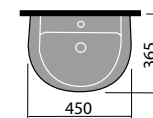

Provence Ease Toilet And Seat

Rimini

Rimini Back To Wall Toilet

Rimini Ease Toilet

Rimini 45cm Cloakroom Basin 1th

Rimini Open Backed Toilet

Rimini 55cm Basin 1th and Pedestal

Trivento