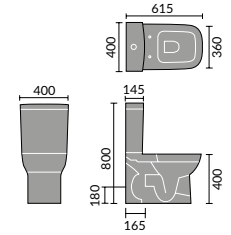

Bordeaux Flush to Wall Toilet