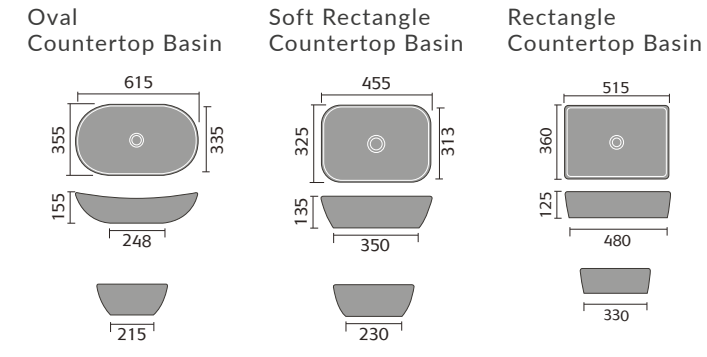

C=Corner B=Back S=Side

Tauri

Contemporary

Countertop Basins

Fitted Furniture Standard Cabinets

Vanity
600mm

WC
600mm

Drawer
300mm