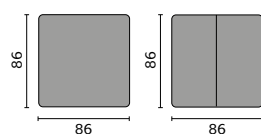

Wireless Switch