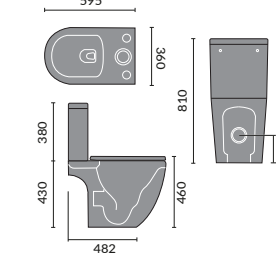

Trivento Open Backed Toilet