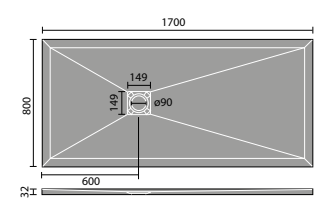

1700x800mm Rectangular