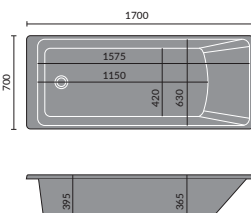

Edge Bath 1700x700mm