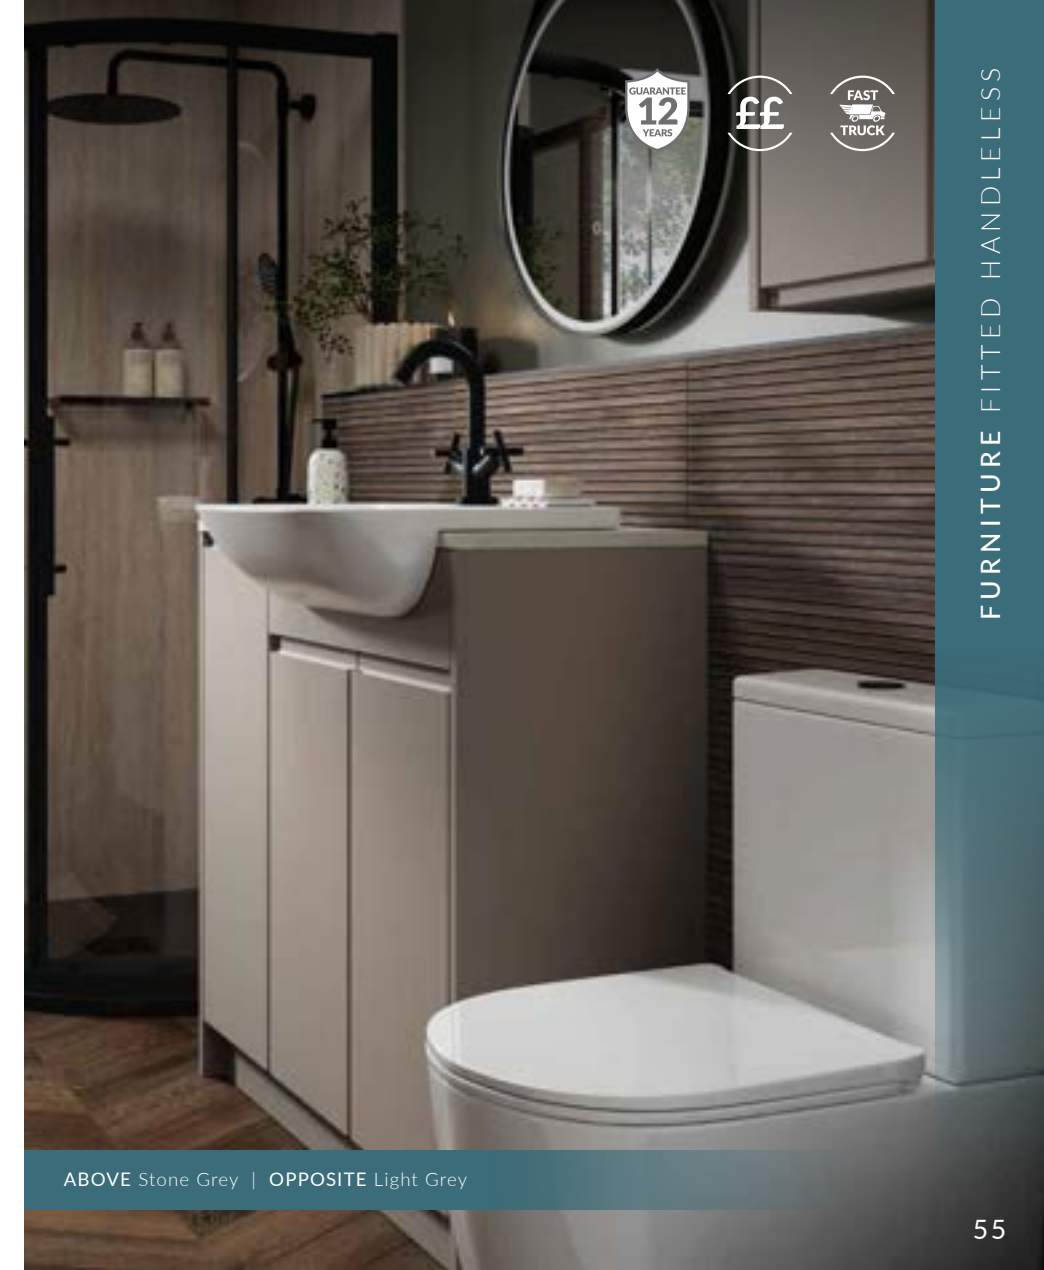

Fitted Handleless

	600	500	600
Stone Grey	STANDARD @FUSG600V	SPACESAVER @FSSG500V	SPACESAVER @FSSG600V
Light Grey	@FULG600V	@FSLG500V	@FSLG600V

	150	300	400	300
Stone Grey	STANDARD @FUSG150B	STANDARD @FUSG300B	STANDARD @FUSG400B	SPACESAVER @FSSG300B
Light Grey	@FULG150B	@FULG300B	@FULG400B	@FSLG300B

	150	300	400
Stone Grey	STANDARD @FUSG150W	STANDARD @FUSG300W	STANDARD @FUSG400W
Light Grey	@FULG150W	@FULG300W	@FULG400W

WC Unit

	600	500	600
Stone Grey	STANDARD @FUSG600C	SPACESAVER @FSSG500C	SPACESAVER @FSSG600C
Light Grey	@FULG600C	@FSLG500C	@FSLG600C

Drawer Unit

	300
Stone Grey	STANDARD @FUSG300D
Light Grey	@FULG300D

Finishing Touches

	Stone Grey	Light Grey
Plinth	FUPSGP	FUPLGP
End Panel	FUPSGEP	FUPLGEP
Scribing Panel	FUPSGSP	FUPLGSP
Edging Tape	FUPSGE	FUPLGE

GUARANTEE 12 YEARS

ff

FAST TRUCK

ABOVE Stone Grey | OPPOSITE Light Grey