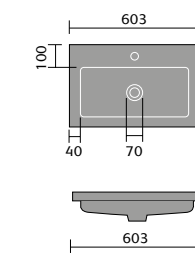

Wall Cabinet
400mm

Fitted Furniture Basins

Bordeaux 55cm
Semi Recessed Basin

Ceriana 54cm
Semi Recessed Basin

Classic 56cm
Semi Recessed Basin

Contemporary
60cm Basin

Corsica 50cm
Semi Recessed Basin

Florence 51cm
Semi Recessed Basin