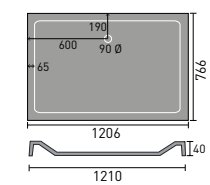

1200x760mm Rectangular