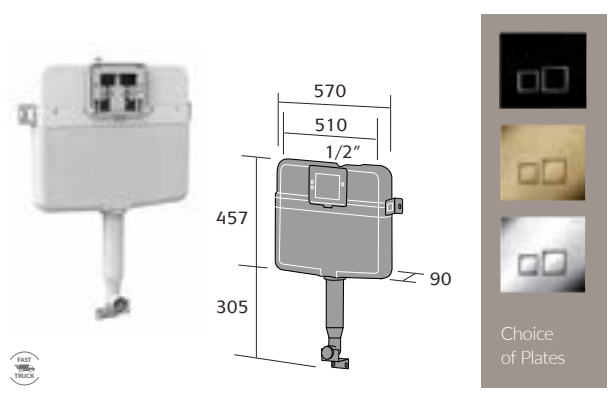

Frames & Concealed Cisterns

Wall Hung Frame
PORIMWF

Wall Hung Easy Fit Frame and Connector Kit
@POWHAF

Luxury Wall Hanging WC
Frame and Cistern
@POLWHF

Concealed Cistern
PODFCCE

Back to Wall Slim Concealed Cistern
@POCCA