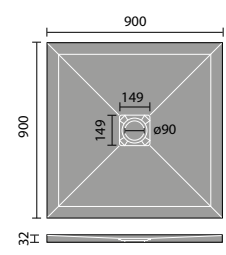

1600x700mm Rectangular

1700x700mm Rectangular Bath Replacement

Luxury Stone Shower Trays

800mm Quad

900mm Quad

800mm Square

900mm Square

1200x800mm Rectangular