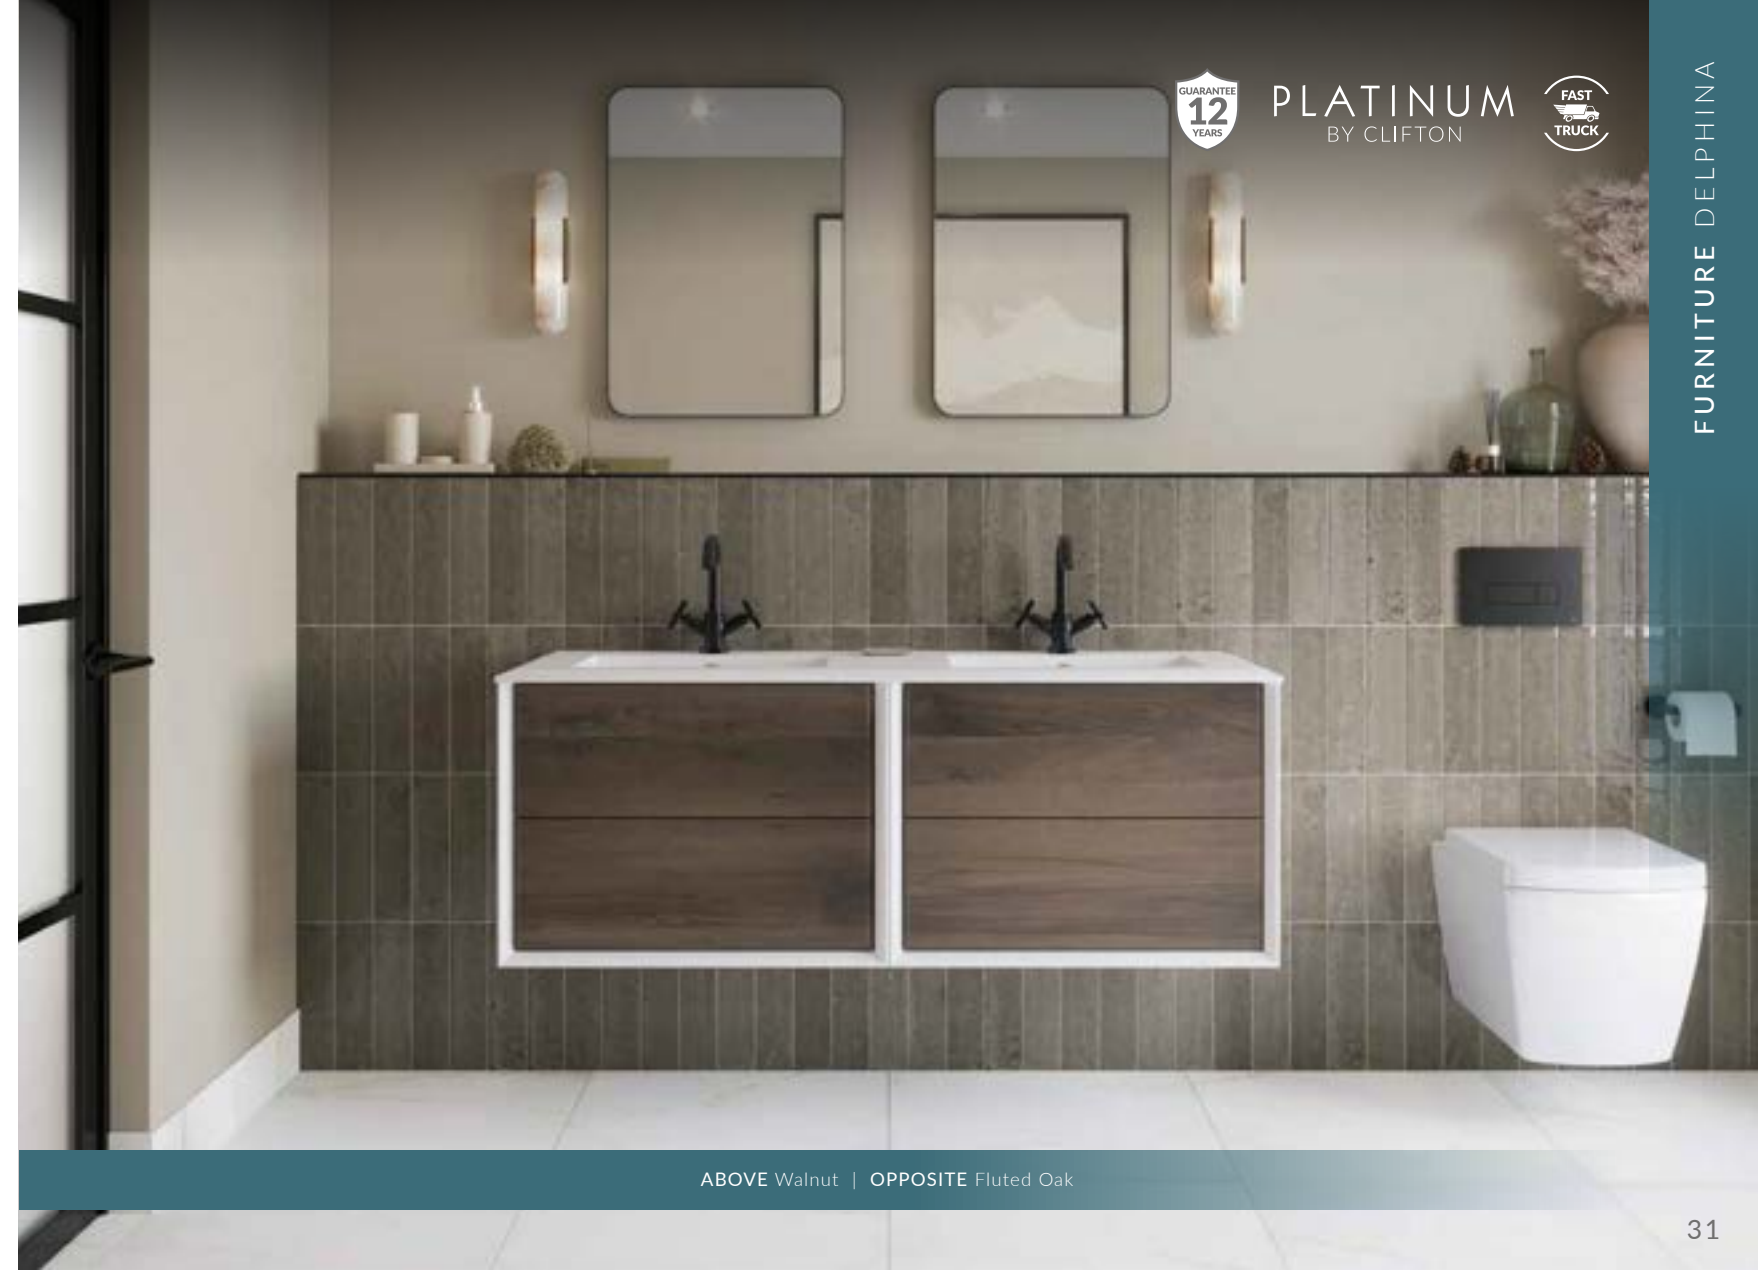

Vanity Basin 1400

- Fluted Oak @FMDEFOV14
- Walnut @FMDEWNV14

Vanity Countertop 1400

- Fluted Oak @FMDEFOW14
- Walnut @FMDEWNW14

PLATINUM
BY CLIFTON

ABOVE Walnut | OPPOSITE Fluted Oak

Tauri

Italian designer furniture with sweeping curves, gloss finish and stylish glass basins.