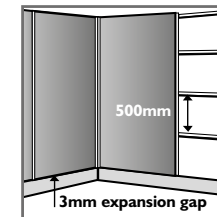

Timber Battens:
(45x21mm) Battens are recommended to be fitted at a maximum distance of 500mm apart.