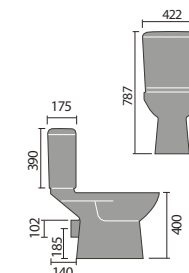

Rimini Open Backed Toilet