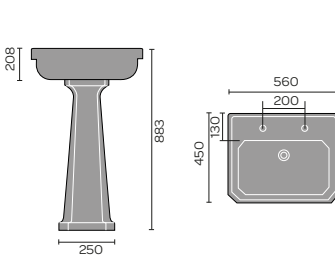

Classic 56cm Basin 2th and Pedestal