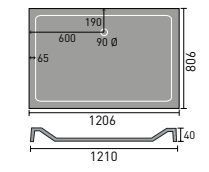

Luxury Shower Trays

1200x800mm Rectangular