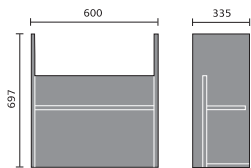

C=Corner B=Back S=Side

Tauri

Contemporary

Countertop Basins

Fitted Furniture Standard Cabinets

Vanity
600mm

WC
600mm

Drawer
300mm