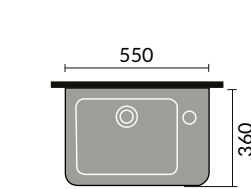

Spacesaver Square
Semi Recessed Basin