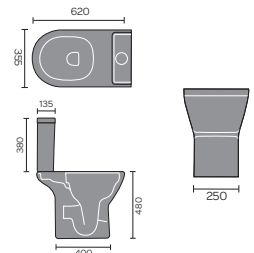

Provence Ease Toilet And Seat