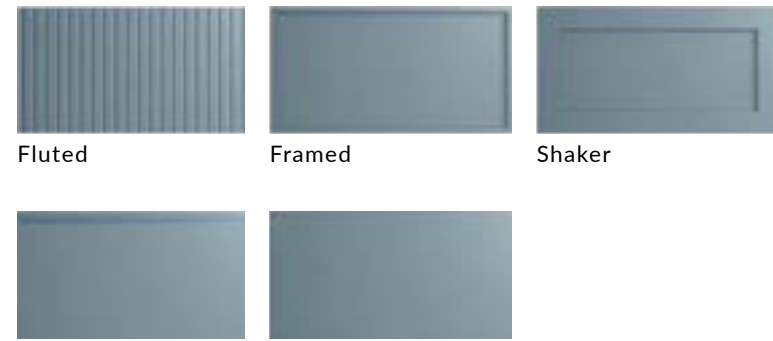

2 CHOOSE YOUR STYLE

Fluted Framed Shaker
Handleless Modern