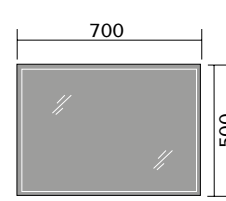

Square Showerbath 1700x850mm LH or RH (RH shown)

Inline Showerbath 1700x750mm

Mirrors & Cabinets

Bleu Bluetooth LED Mirror 700x500mm

Bleu Bluetooth LED Mirror 1200x600mm

Carina Mirror 700x600mm

Corvo LED Mirror Pendant 600mm