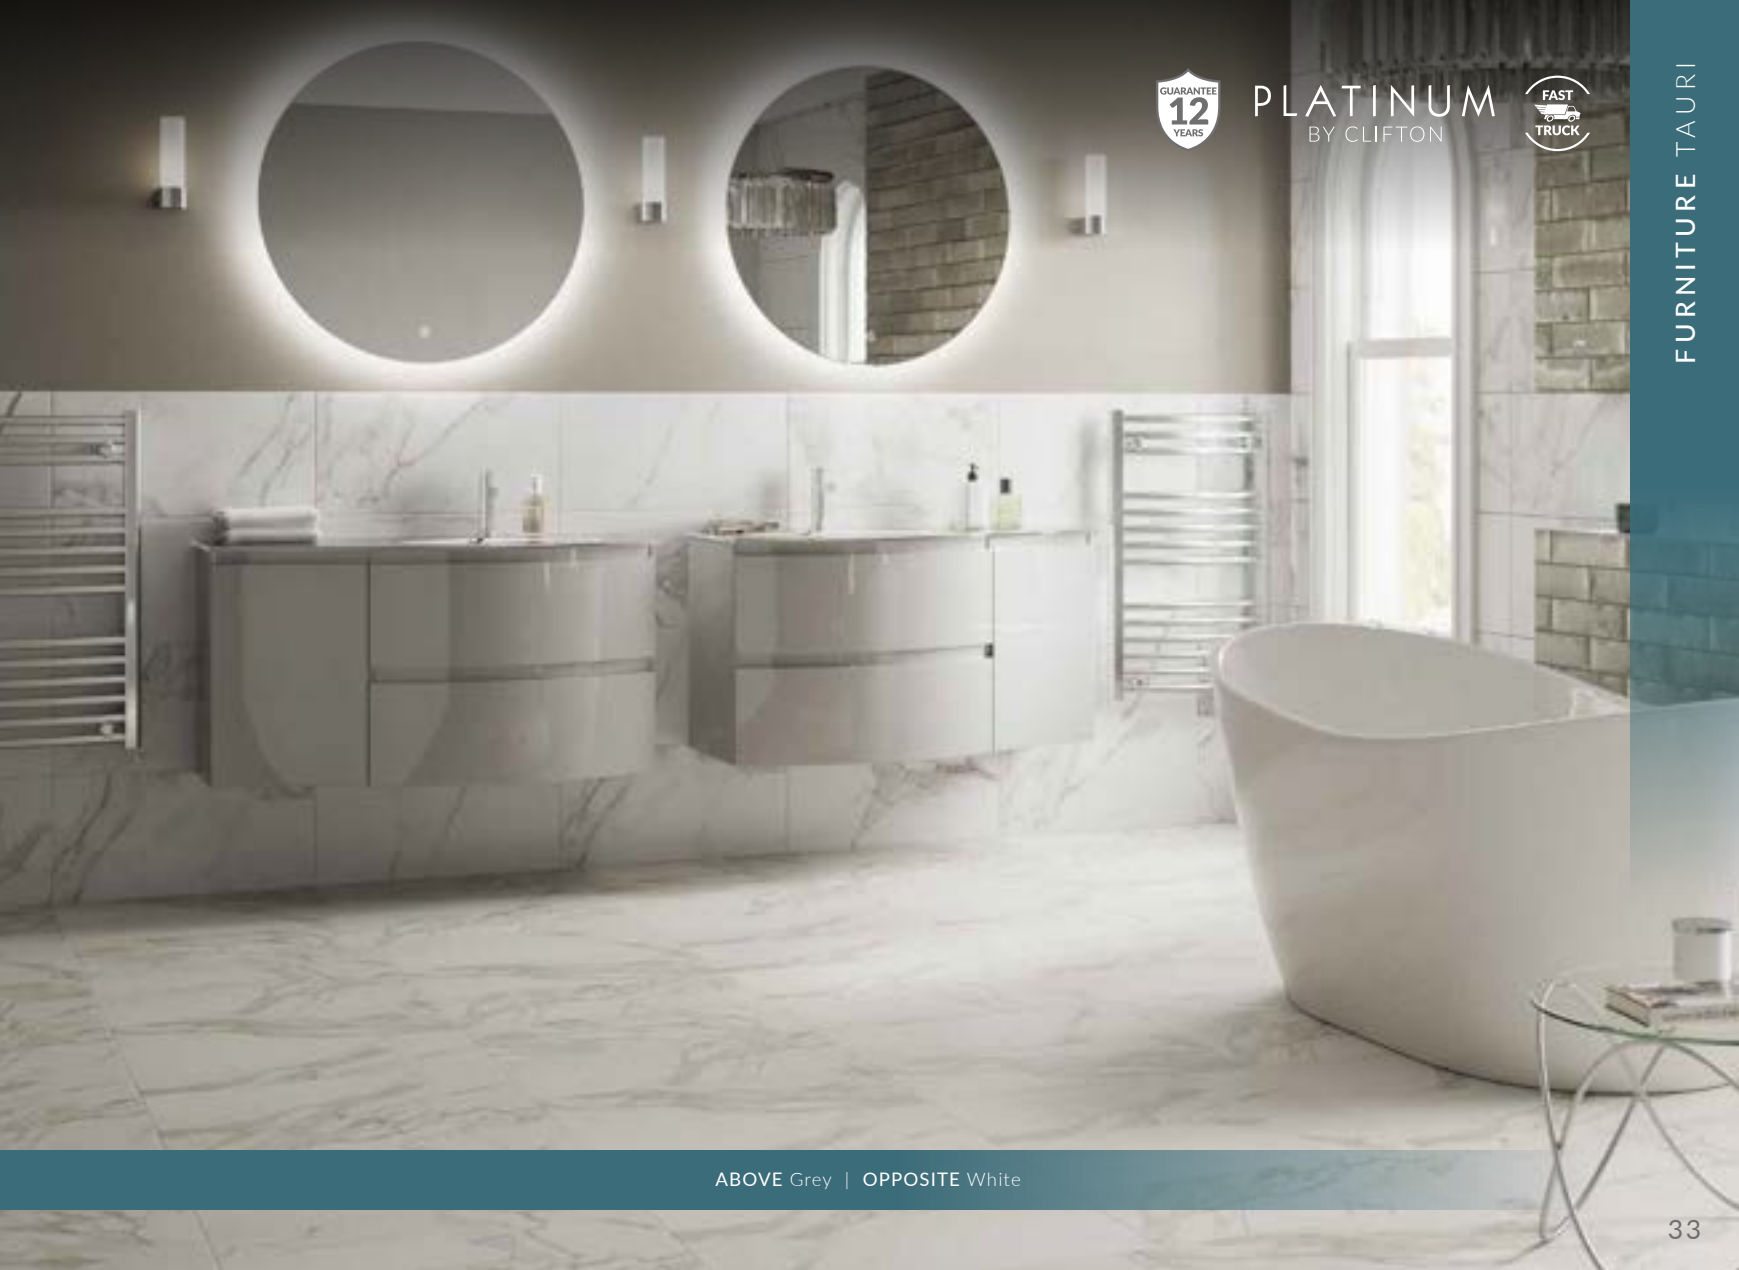

AVAILABLE IN GREY AND WHITE GLOSS BOTH WITH A BEAUTIFUL GLASS BASIN.

PLATINUM
BY CLIFTON

ABOVE Grey | OPPOSITE White

Carina

Ultra stylish black framed furniture with matching handles.

WC Unit

- Walnut @FMCAWC
- White @FMCAWHWC