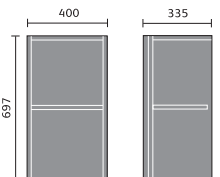

Base
150mm

Base
300mm

Base
400mm

Spacesaver Cabinets

Vanity
600mm

Vanity
500mm

Base
300mm

WC
500mm