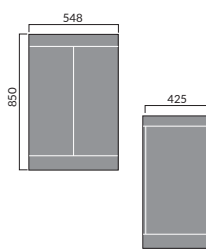

Avior 55cm Floor Standing Double Door Cabinet