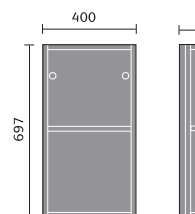

Wall Cabinet
400mm

Fitted Furniture Basins

Bordeaux 55cm
Semi Recessed Basin

Ceriana 54cm
Semi Recessed Basin

Classic 56cm
Semi Recessed Basin

Contemporary
60cm Basin

Corsica 50cm
Semi Recessed Basin

Florence 51cm
Semi Recessed Basin