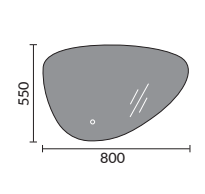

Muritz LED Mirror 800x600mm

Olivo LED Mirror 600mm

Olivo LED Mirror 800mm

Mirrors & Cabinets

Sillaro Recessed Cabinet
500x700mm

Tegel LED Mirror
600x800mm

Tegel LED Mirror
800x600mm

Varese Mirror
550x800mm