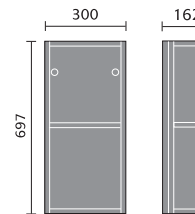

Wall Cabinet
400mm

Fitted Furniture Basins

Bordeaux 55cm
Semi Recessed Basin

Ceriana 54cm
Semi Recessed Basin

Classic 56cm
Semi Recessed Basin

Contemporary
60cm Basin

Corsica 50cm
Semi Recessed Basin

Florence 51cm
Semi Recessed Basin