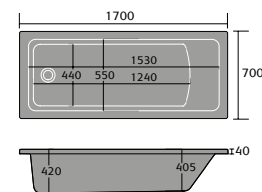

Square Acrylic Bath 1700x700mm