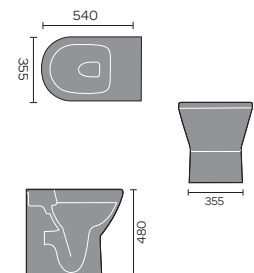

Imperia Open Backed Toilet

Provence

Provence Wall Hanging Toilet

Provence Flush To Wall Toilet

Provence 60cm Basin 1th And Semi / Full Pedestal

Provence Back To Wall Toilet

Provence Open Backed Toilet

Provence Ease Back To Wall Toilet