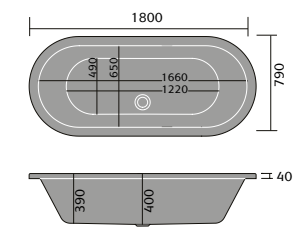

Freestanding Baths

Contemporary Freestanding Bath 1800x800mm