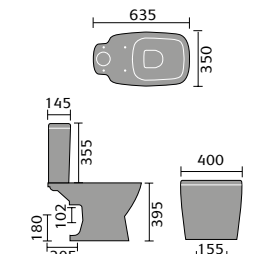

Valencia

Valencia Open Backed Toilet