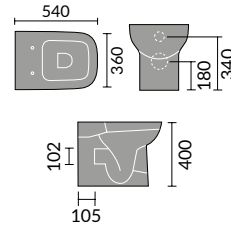

Provence 55cm
Semi Recessed Basin

Spacesaver Curved
Semi Recessed Basin

Spacesaver Square
Semi Recessed Basin

Spacesaver
Soft Round Semi
Recessed Basin

Bordeaux

Bordeaux Back to Wall Toilet

Bordeaux 55cm Basin 1th Full Pedestal