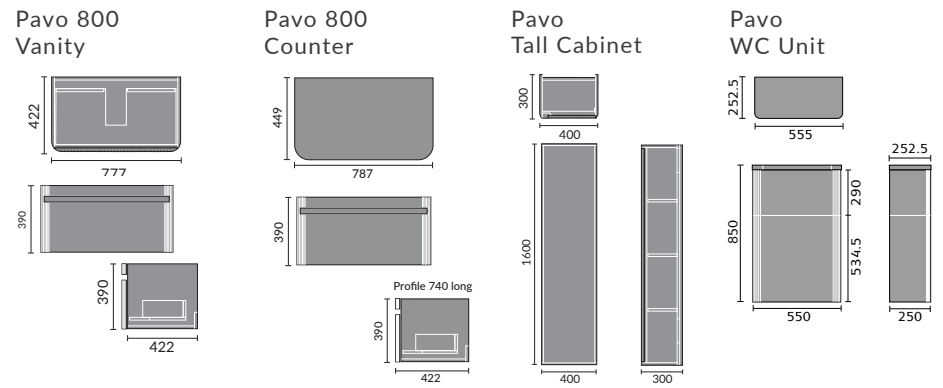

Pavo

PAVO COUNTERTOP TAP POSITION GUIDE

BASIN	800 UNIT	600 UNIT
Oval	C.B.S	C.B
Soft Rectangle	C.B.S	C.B
Rectangle	C.S	-
Round	C.B.S	C.B.S
Soft Round	C.B.S	C.B.S

C=Corner B=Back S=Side

Tauri

Contemporary

Countertop Basins