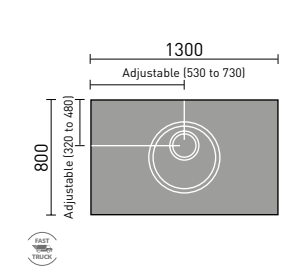

900mm Smart Deck
WRSD9

1000mm Smart Deck
WRSD10

1200mm Smart Deck
WRSD12

1200x750mm
Smart Deck
WRSD1275

1300x800mm
Smart Deck
WRSD138

1400x900mm
Smart Deck
WRSD149

1500x800mm
Smart Deck
WRSD158

All our Smart Decks
have a rotating drain
plate