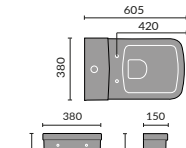

Corsica Flush To Wall Toilet