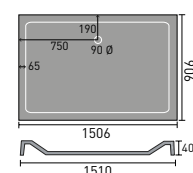

1500x900mm Rectangular