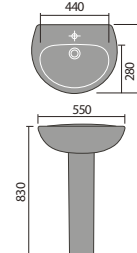

Rimini 55cm Basin 1th and Pedestal