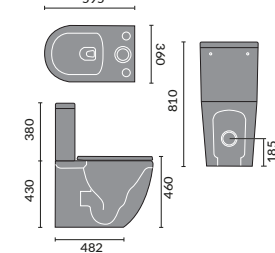

Trivento Flush To Wall Toilet