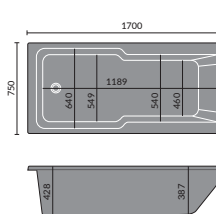

Square Showerbath 1700x850mm LH or RH (RH shown)

Inline Showerbath 1700x750mm

Mirrors & Cabinets

Bleu Bluetooth LED Mirror 700x500mm

Bleu Bluetooth LED Mirror 1200x600mm

Carina Mirror 700x600mm

Corvo LED Mirror Pendant 600mm