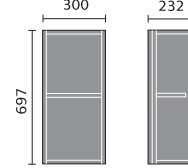

Base
150mm

Base
300mm

Base
400mm

Spacesaver Cabinets

Vanity
600mm

Vanity
500mm

Base
300mm

WC
500mm