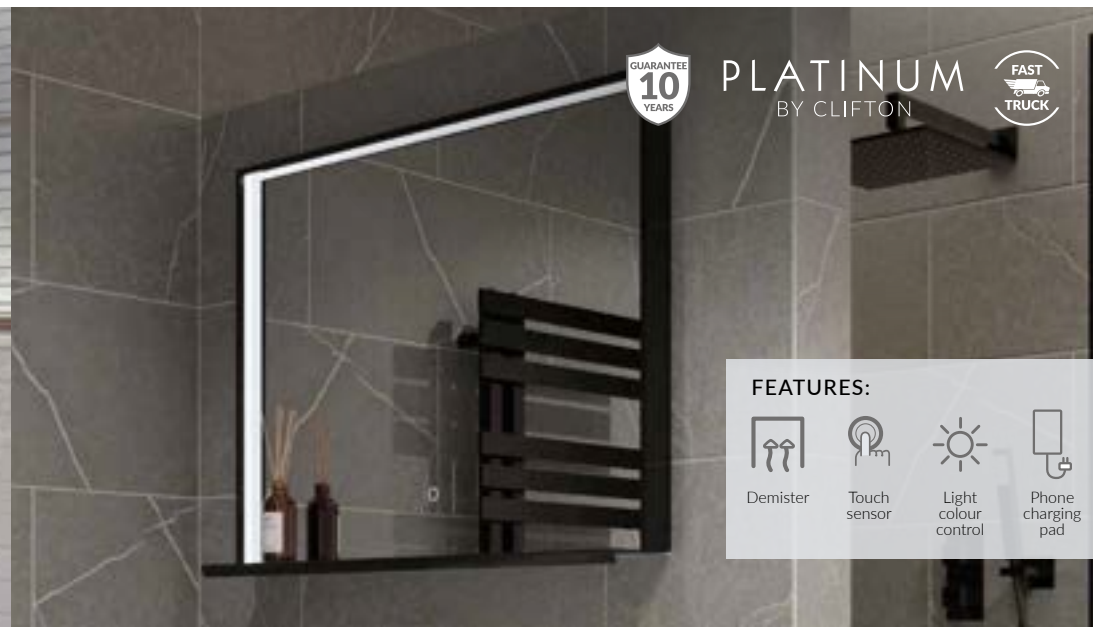

FEATURES:

Demister

Wave sensor

Bluetooth

Charging socket

PLATINUM
BY CLIFTON

Muritz

Illuminated black frame and built in shelf with smart phone charging pad.