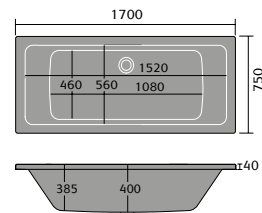

Standard Baths

Elegant Double Ended Bath 1700x750mm