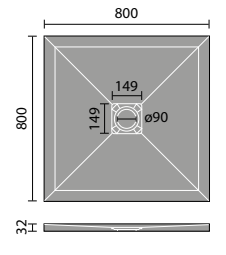

1600x700mm Rectangular

1700x700mm Rectangular Bath Replacement

Luxury Stone Shower Trays

800mm Quad

900mm Quad

800mm Square

900mm Square

1200x800mm Rectangular