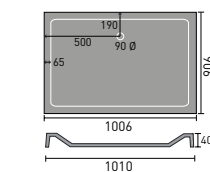

1000x900mm Rectangular