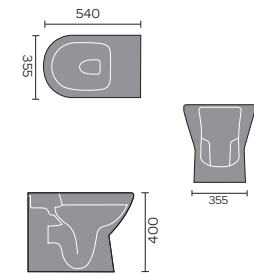

Imperia Open Backed Toilet

Provence

Provence Wall Hanging Toilet

Provence Flush To Wall Toilet

Provence 60cm Basin 1th And Semi / Full Pedestal

Provence Back To Wall Toilet

Provence Open Backed Toilet

Provence Ease Back To Wall Toilet