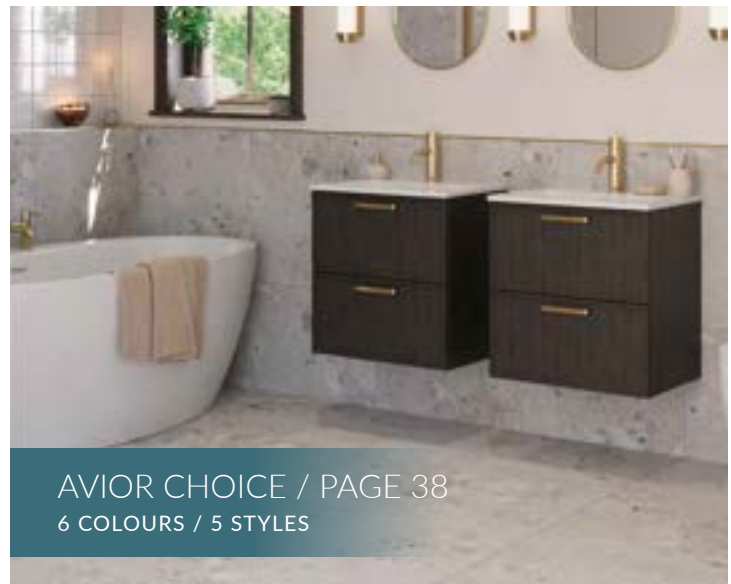

TAURI / PAGE 32

GLASS
BASIN

DELPHINA / PAGE 30

TAPERED
EDGES

AVIOR / PAGE 44
VALUE DRIVEN DESIGN

PAVO / PAGE 36
ROUNDED EDGES

INSET
HANDLE

AVIOR CHOICE / PAGE 38
6 COLOURS / 5 STYLES