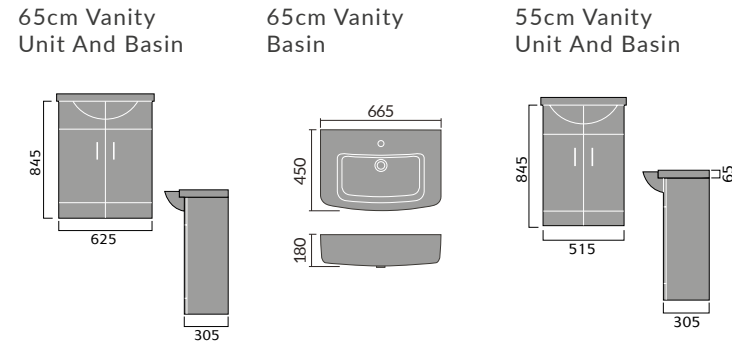

C=Corner B=Back S=Side

Tauri

Contemporary

Countertop Basins

Fitted Furniture Standard Cabinets

Vanity
600mm

WC
600mm

Drawer
300mm