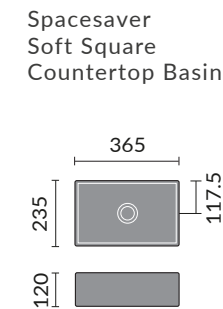

C=Corner B=Back S=Side

Tauri

Contemporary

Countertop Basins

Fitted Furniture Standard Cabinets

Vanity
600mm

WC
600mm

Drawer
300mm