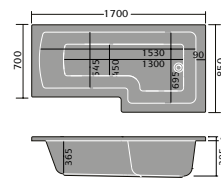

Square Showerbath 1700x850mm LH or RH (RH shown)