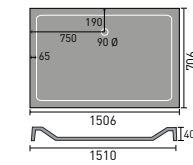

1500x700mm Rectangular