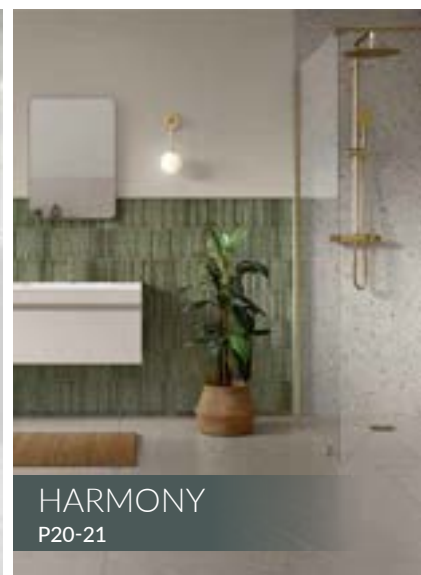

TIMELESS GLAMOUR
P24-25

HARMONY
P20-21