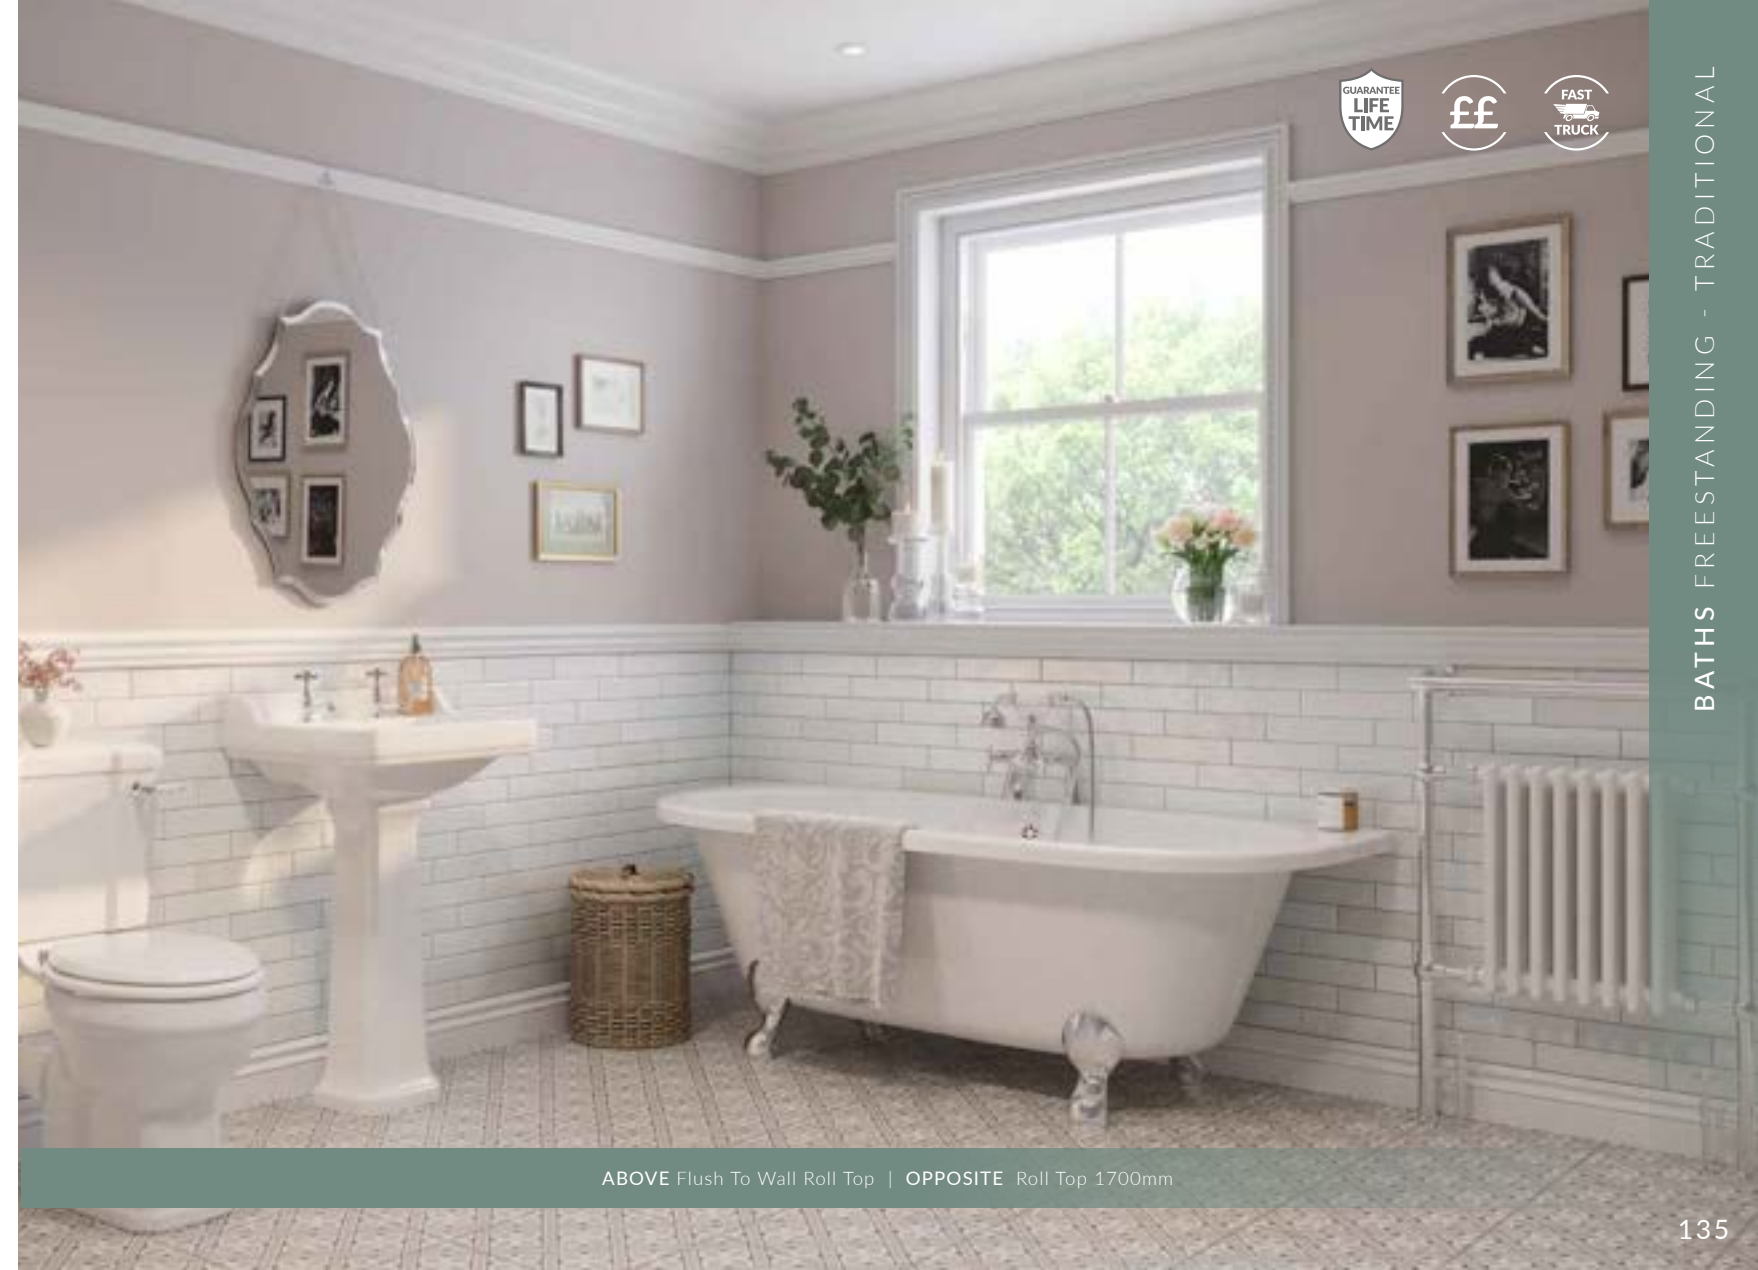

ABOVE Flush To Wall Roll Top | OPPOSITE Roll Top 1700mm