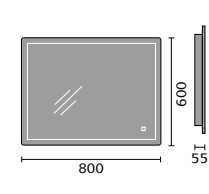

Muritz LED Mirror 800x600mm

Olivo LED Mirror 600mm

Olivo LED Mirror 800mm

Mirrors & Cabinets

Sillaro Recessed Cabinet
500x700mm

Tegel LED Mirror
600x800mm

Tegel LED Mirror
800x600mm

Varese Mirror
550x800mm