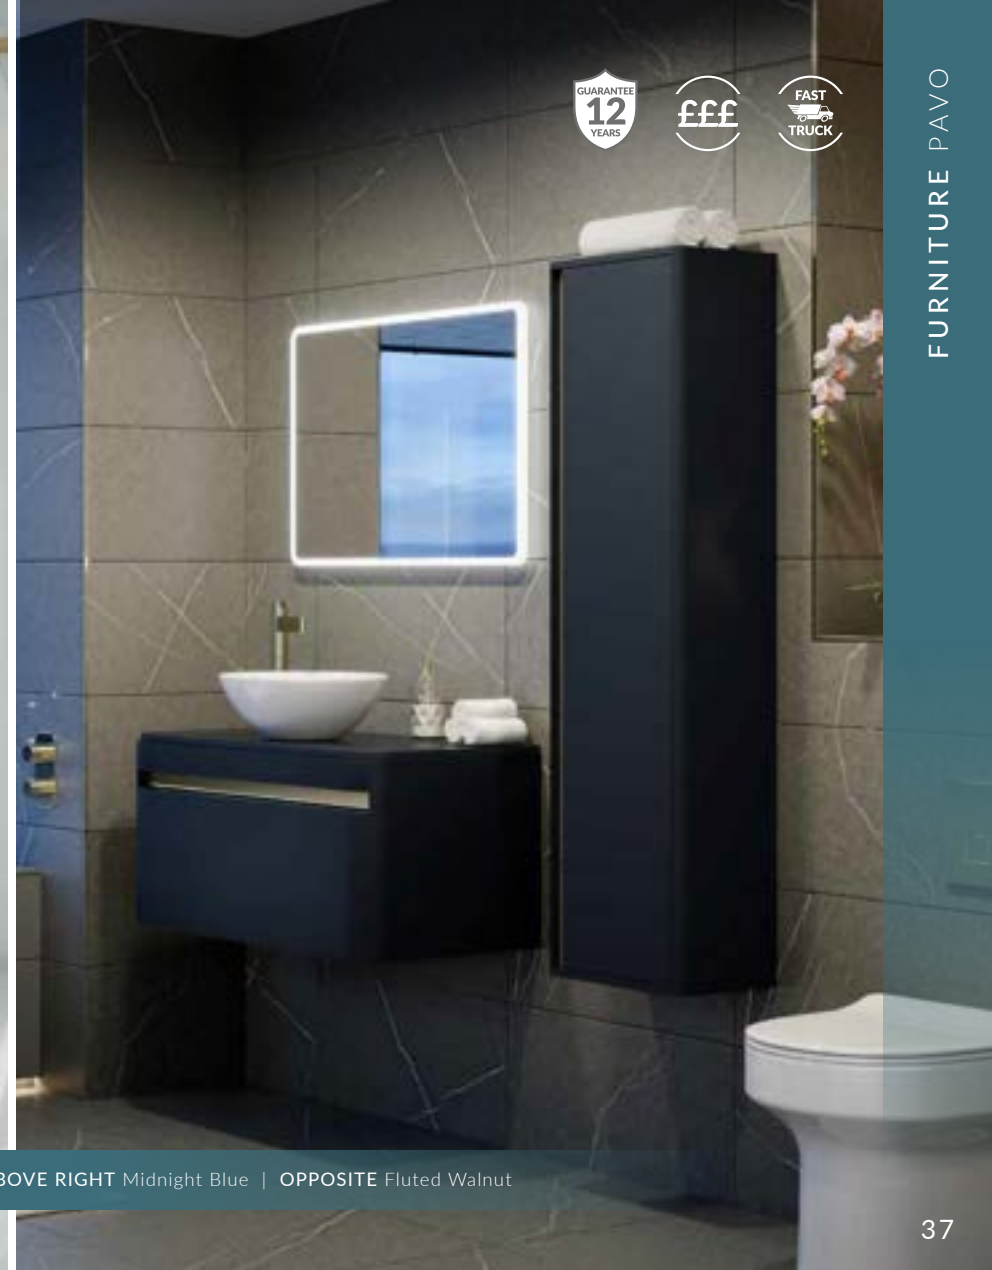

ABOVE LEFT Dust Grey | ABOVE RIGHT Midnight Blue | OPPOSITE Fluted Walnut