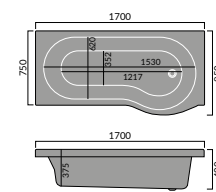

Square Showerbath 1700x850mm LH or RH (RH shown)

Inline Showerbath 1700x750mm

Mirrors & Cabinets

Bleu Bluetooth LED Mirror 700x500mm

Bleu Bluetooth LED Mirror 1200x600mm

Carina Mirror 700x600mm

Corvo LED Mirror Pendant 600mm